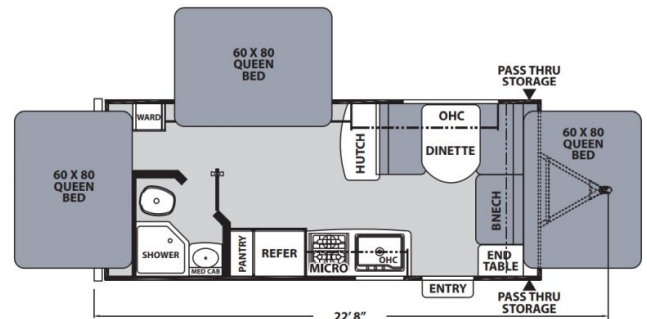

### SPECIFICATIONS

Year	2021
Manufacturer	COACHMEN
Brand	APEX NANO
Model	20X
Type	Hybrid
Status	PreOwned
Stock #	24249
Financing Available	✘
Warranty Available	✘
Suspension	N/A
Leveling	N/A
Exterior Length	22.8 ft.
Dry Weight	3427 lbs.
Sleeping Capacity	8 person(s)
Interior Colour	Brown
Exterior Colour	Gray
Slideouts	N/A