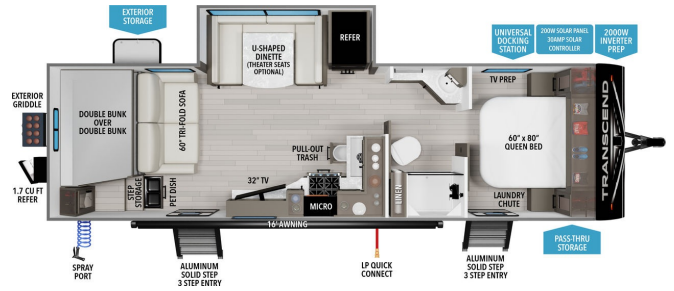

## 2026 GRAND DESIGN TRANSCEND 265BHT

### SPECIFICATIONS

|                     |                |
|---------------------|----------------|
| Year                | 2026           |
| Manufacturer        | GRAND DESIGN   |
| Brand               | TRANSCEND      |
| Model               | 265BHT         |
| Type                | Travel Trailer |
| Status              | New            |
| Stock #             | 13379          |
| Financing Available | ✓              |
| Warranty Available  | ✓              |
| Suspension          | N/A            |
| Leveling            | N/A            |
| Exterior Length     | 32.8 ft.       |
| Dry Weight          | 6327 lbs.      |
| Sleeping Capacity   | 8 person(s)    |
| Interior Colour     | N/A            |
| Exterior Colour     | N/A            |
| Slideouts           | 1              |

### SELLING FEATURES

Specifications and Features:

- Exterior Length: 32' 9"
- Exterior Height: 11'
- Exterior Width: 8'
- Interior Height: 6' 6"
- Unloaded Vehicle Weight (UVW): 6,327 lbs
- Gross Vehicle Weight Rating (GVWR): 7,995 lbs
- Hitch Weight: 658 lbs
- Fresh Water Capacity: 56 gallons
- Gray Water Capaci...