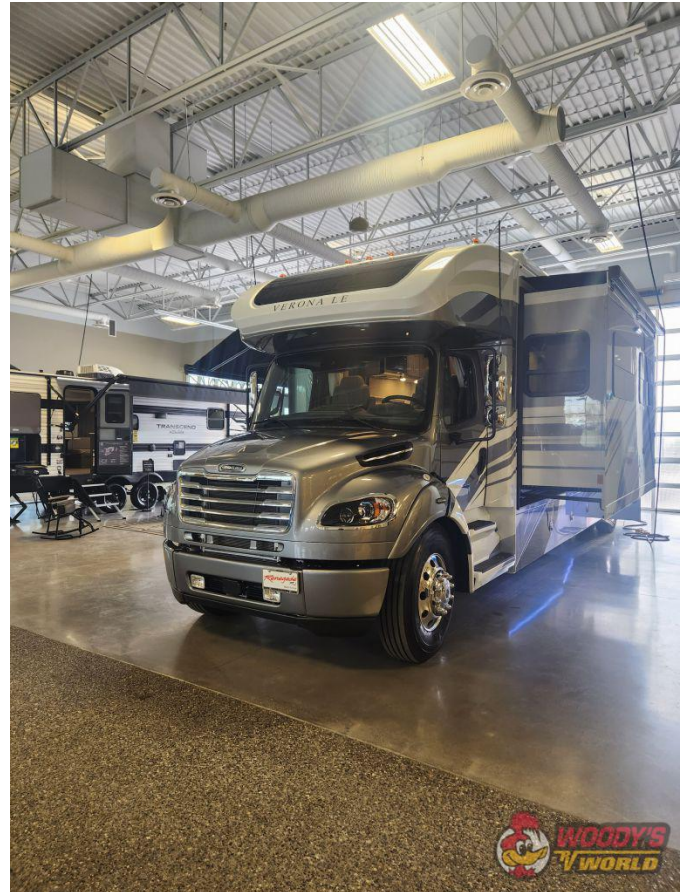

### SPECIFICATIONS

Year	2026
Manufacturer	RENEGADE
Brand	VERONA LE
Model	40LTS
Type	Motorhome
Class	C
Fuel Type	Diesel
Status	New
Stock #	51372
Financing Available	✓
Warranty Available	Manufacturer
Odometer	0 kms.
VIN	3ALACYFE7TDWJ6999
Chassis	Freightliner M2-106 Plus
Engine	Cummins L9
Transmission	6SPD
Suspension	N/A
Leveling	N/A
Exterior Length	39.6 ft.
Dry Weight	N/A lbs.
Sleeping Capacity	6 person(s)
Interior Colour	WESTFIELD
Exterior Colour	N/A
Slideouts	N/A