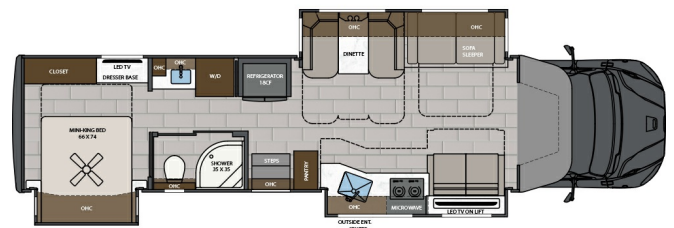

Disclaimer: Product information, pricing and photos are as accurate as possible and are subject to change without notice.