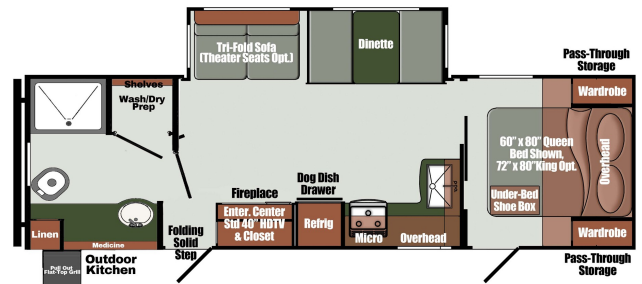

SPECIAL UNIT

\$62,995.00
 Originally \$63,999

2026 GULF STREAM ENVISION 280RB

SPECIFICATIONS

Year	2026
Manufacturer	GULF STREAM
Brand	ENVISION
Model	280RB
Type	Travel Trailer
Status	New
Stock #	26GS013
Financing Available	✘
Warranty Available	✘
Suspension	N/A
Leveling	N/A
Exterior Length	33.1 ft.
Dry Weight	6492 lbs.
Sleeping Capacity	N/A person(s)
Interior Colour	N/A
Exterior Colour	N/A
Slideouts	N/A

Disclaimer: Product information, pricing and photos are as accurate as possible and are subject to change without notice.

SELLING FEATURES

Key Specifications Specification Details Length (exterior) 33 ft 10 in Exterior Width 8 ft Exterior Height (with A/C) Approximately 10 ft 8 in Unloaded Vehicle Weight (UVW) 6,492 lbs Gross Vehicle Weight Rating (GVWR) Approximately 7,999 lbs Cargo Carrying Capacity (CCC) 1,507 lbs Number of Slide...