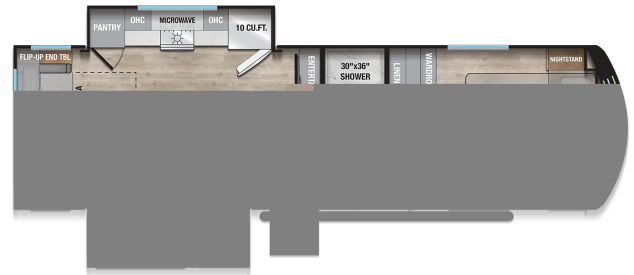

### SPECIFICATIONS

Year	2026
Manufacturer	ALLIANCE RV
Brand	AVENUE ALL ACCESS
Model	25RL
Type	Fifth Wheel
Status	New
Stock #	8000
Financing Available	✓
Warranty Available	✓
Suspension	Springs
Leveling	Electric
Exterior Length	29.0 ft.
Dry Weight	N/A lbs.
Sleeping Capacity	4 person(s)
Interior Colour	LINEN
Exterior Colour	STANDARD EXTERIOR GRAPHICS
Slideouts	2