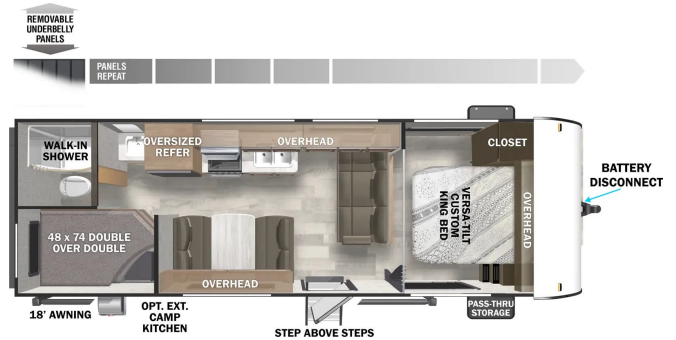

\$39,995.00

Originally \$47,995.00

SPECIFICATIONS

Year	2026
Manufacturer	SALEM
Brand	Cruise Lite
Model	261BHXL
Type	Travel Trailer
Status	New
Stock #	N1458
Financing Available	✓
Warranty Available	✓
Suspension	N/A
Leveling	N/A
Exterior Length	28.8 ft.
Dry Weight	4953 lbs.
Sleeping Capacity	8 person(s)
Interior Colour	N/A
Exterior Colour	N/A
Slideouts	N/A

- 200-watt Solar Package
- Outdoor Kitchen
- Power Stabilizer Jacks

Load up this light weight travel trailer with double-size bunks and head to your favorite campsite! There is plenty of seating and sleeping spaces between...