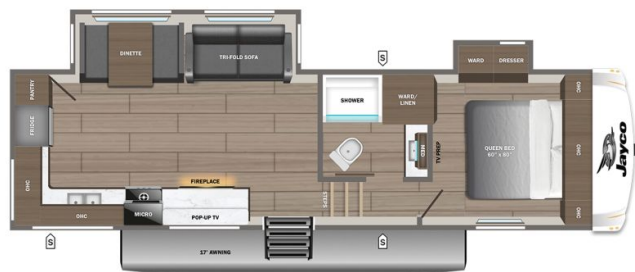

\$281 Bi-Weekly

SPECIFICATIONS

Year	2026
Manufacturer	JAYCO
Brand	EAGLE SLE
Model	28RKS
Type	Fifth Wheel
Status	New
Stock #	24234
Financing Available	✘
Warranty Available	✘
Suspension	N/A
Leveling	N/A
Exterior Length	30.9 ft.
Dry Weight	8543 lbs.
Sleeping Capacity	4 person(s)
Interior Colour	Dune Gray
Exterior Colour	White
Slideouts	2

Disclaimer: Product information, pricing and photos are as accurate as possible and are subject to change without notice.

SELLING FEATURES

Introducing the 2026 Eagle SLE 28RKS, made by Jayco. The Eagle SLE 28RKS is a great way to escape the ordinary, relax, and enjoy family and friends. This fifth wheel sleeps up to 4 people. Inside this Eagle SLE 28RKS, you will find a four seat bench dinette that converts into an additional sleepi...

OPTIONS & EQUIPMENT

- CANADIAN STANDARDS
- CUSTOMER VALUE PACKAGE
- THEATER SEAT SOFA

Powered by focusRV