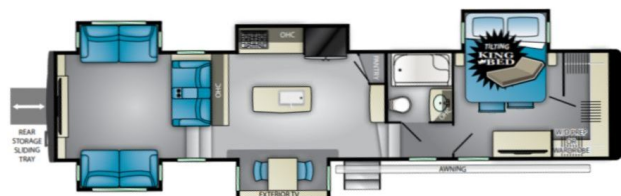

\$459 Bi-Weekly

SPECIFICATIONS

Year	2019
Manufacturer	HEARTLAND
Brand	LANDMARK
Model	PHOENIX
Type	Fifth Wheel
Status	PreOwned
Stock #	24230
Financing Available	✘
Warranty Available	✘
Suspension	N/A
Leveling	N/A
Exterior Length	42.2 ft.
Dry Weight	15746 lbs.
Sleeping Capacity	6 person(s)
Interior Colour	Tan
Exterior Colour	Black and Tan Paint
Slideouts	5

Disclaimer: Product information, pricing and photos are as accurate as possible and are subject to change without notice.

SELLING FEATURES

Introducing the 2019 Landmark Phoenix, from Heartland. The Landmark Phoenix will comfortably accommodate you. This fifth wheel sleeps up to 6 people. Inside the Landmark Phoenix, you will find two tri-fold sofa beds, a fireplace and a washer and dryer. Embrace the RV lifestyle and unlock a world ...