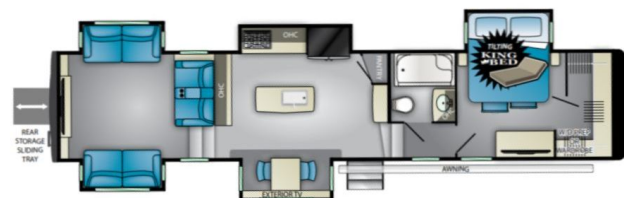

SICARD RV

sales.leads.focusrv@sicardrv.com 1-800-688-2210
7526 Regional Road 20, West Lincoln, ON L0R 2A0
Local 1-905-957-3344 | www.sicardrv.com

SPECIAL UNIT

$69,900.00

Originally $75,900

$397 Bi-Weekly

2019 HEARTLAND LANDMARK PHOENIX

SPECIFICATIONS

Year	2019
Manufacturer	HEARTLAND
Brand	LANDMARK
Model	PHOENIX
Type	Fifth Wheel
Status	PreOwned
Stock #	24230
Financing Available	✘
Warranty Available	✘
Suspension	N/A
Leveling	N/A
Exterior Length	42.2 ft.
Dry Weight	15746 lbs.
Sleeping Capacity	6 person(s)
Interior Colour	Tan
Exterior Colour	Black and Tan Paint
Slideouts	5

Disclaimer: Product information, pricing and photos are as accurate as possible and are subject to change without notice.

SELLING FEATURES

Introducing the 2019 Landmark Phoenix, from Heartland. The Landmark Phoenix will comfortably accommodate you. This fifth wheel sleeps up to 6 people. Inside the Landmark Phoenix, you will find two tri-fold sofa beds, a fireplace and a washer and dryer. Embrace the RV lifestyle and unlock a world ...

OPTIONS & EQUIPMENT

- ROOF LADDER
- SLIDEOUT AWNINGS
- EXTERIOR ENTERTAINMENT CENTER
- 3-BURNER STOVE TOP
- CONVECTION MICROWAVE
- OVEN
- KITCHEN ISLAND WITH SINK
- TRI-FOLD SOFA BED
- FIREPLACE
- WASHER AND DRYER

Powered by focusRV