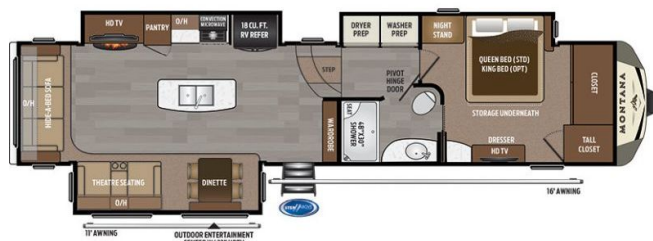

#### SPECIFICATIONS

Year	2017
Manufacturer	KEYSTONE
Brand	MONTANA
Model	3720RL
Type	Fifth Wheel
Status	PreOwned
Stock #	24220
Financing Available	✘
Warranty Available	✘
Suspension	N/A
Leveling	N/A
Exterior Length	39.7 ft.
Dry Weight	13230 lbs.
Sleeping Capacity	4 person(s)
Interior Colour	Brown
Exterior Colour	Tan
Slideouts	3

#### SELLING FEATURES

Introducing the 2017 Montana 3720RL, from Keystone. The Montana 3720RL will comfortably accommodate you. This fifth wheel sleeps up to 4 people. Inside the Montana 3720RL, you will find a tri-fold sofa that converts into a bed providing additional sleeping space when required, as well as a table ...

#### OPTIONS & EQUIPMENT

- ROOF LADDER
- KITCHEN ISLAND WITH SINK
- POWER AWNING
- CONVECTION MICROWAVE
- 3-BURNER STOVE TOP
- OVEN
- FIREPLACE
- TRI-FOLD SOFA BED
- TABLE AND CHAIRS DINETTE
- THEATER SEAT SOFA
- WASHER / DRYER COMBINATON
- TV (BEDROOM)