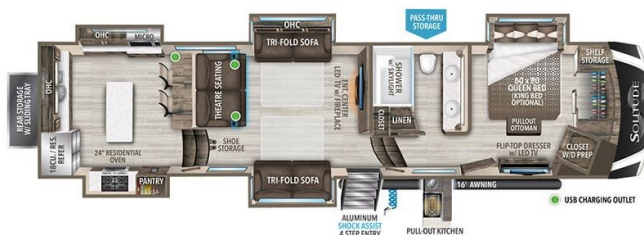

Year	2022
Manufacturer	GRAND DESIGN
Brand	SOLITUDE
Model	390 RK
Type	Fifth Wheel
Status	PreOwned
Stock #	24221
Financing Available	✘
Warranty Available	✘
Suspension	N/A
Leveling	N/A
Exterior Length	43.9 ft.
Dry Weight	15064 lbs.
Sleeping Capacity	6 person(s)
Interior Colour	Brown
Exterior Colour	White / Gray
Slideouts	5

Disclaimer: Product information, pricing and photos are as accurate as possible and are subject to change without notice.

SELLING FEATURES

Introducing the 2022 Solitude 390RK, from Grand Design. The Solitude 390RK provides a great way to escape the ordinary, relax, and enjoy family and friends. This fifth wheel sleeps up to 6 people. Inside the Solitude 390RK, you will find you will find two tri-fold sofas that convert into beds prov...

OPTIONS & EQUIPMENT

- ROOF LADDER
- THEATER SEAT SOFA
- TRI-FOLD SOFA BED
- FIREPLACE
- MICROWAVE
- 4 BURNER STOVE TOP
- OVEN
- POWER AWNING
- TOUCH SCREEN CONTROL PANEL
- TV (BEDROOM)

Powered by focusRV