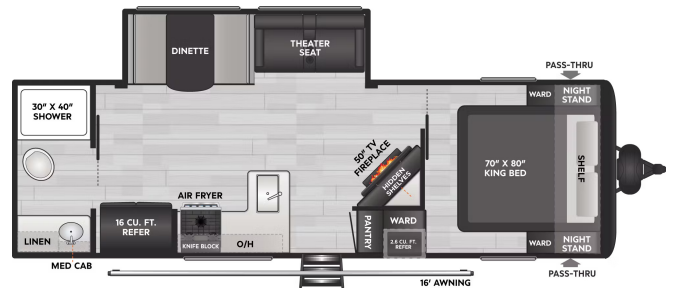

$39,995.00

2026 KEYSTONE COLEMAN 25RBS

SPECIFICATIONS

Year	2026
Manufacturer	KEYSTONE
Brand	COLEMAN
Model	25RBS
Type	Travel Trailer
Status	New
Stock #	PK892369
Financing Available	✓
Suspension	N/A
Leveling	N/A
Exterior Length	29.0 ft.
Dry Weight	6412 lbs.
Sleeping Capacity	4 person(s)
Interior Colour	N/A
Exterior Colour	N/A
Slideouts	1

Disclaimer: Product information, pricing and photos are as accurate as possible and are subject to change without notice.

Powered by focusRV