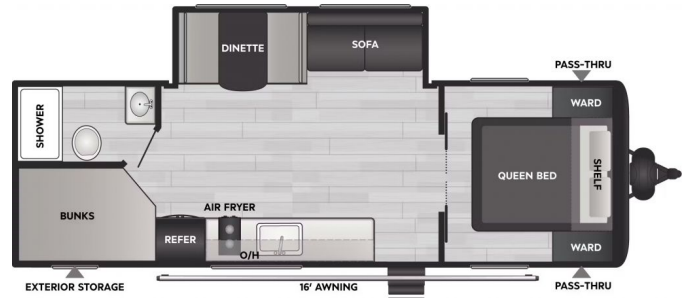

\$31,995.00

2026 KEYSTONE COLEMAN 25B

SPECIFICATIONS

Year	2026
Manufacturer	KEYSTONE
Brand	COLEMAN
Model	25B
Type	Travel Trailer
Status	New
Stock #	TH654321
Financing Available	✓
Suspension	N/A
Leveling	N/A
Exterior Length	29.5 ft.
Dry Weight	5548 lbs.
Sleeping Capacity	9 person(s)
Interior Colour	N/A
Exterior Colour	N/A
Slideouts	1