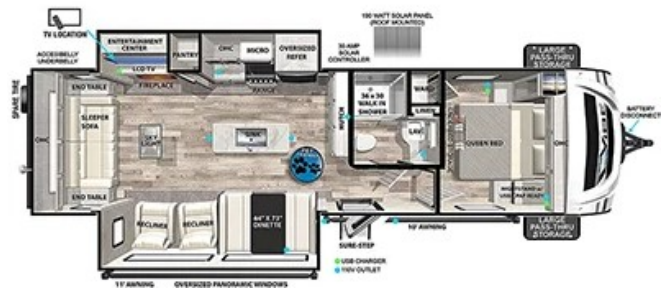

SPECIAL UNIT

2023 FOREST RIVER VIBE 28RL

SPECIFICATIONS

Year	2023
Manufacturer	FOREST RIVER
Brand	VIBE
Model	28RL
Type	Travel Trailer
Status	PreOwned
Stock #	U123422
Suspension	N/A
Leveling	N/A
Exterior Length	34.4 ft.
Dry Weight	7096 lbs.
Sleeping Capacity	4 person(s)
Interior Colour	N/A
Exterior Colour	Fiberglass
Slideouts	2

Disclaimer: Product information, pricing and photos are as accurate as possible and are subject to change without notice.

SELLING FEATURES

Specifications and Features:

- Length (ft): 34'5"
- Width (ft): 8'0"
- Height (ft): 11'2"
- Interior Height (ft): 6'8"
- Dry Weight (lbs): 7096
- Payload Capacity (lbs): 2525
- Hitch Weight (lbs): 821
- Number Of Fresh Water Holding Tanks: 1
- Total Fresh Water Tank Capacity (gal): 40
- Numbe...

OPTIONS & EQUIPMENT

- INTERIOR
- PAINT & FINISH
- ELECTRICAL
- HVAC

Powered by focusRV