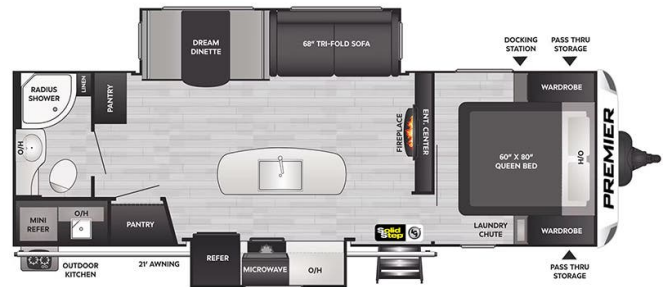

SPECIAL UNIT

\$39,995.00

Originally \$42,995

2023 KEYSTONE PREMIER 26RBPR

SPECIFICATIONS

Year	2023
Manufacturer	KEYSTONE
Brand	PREMIER
Model	26RBPR
Type	Travel Trailer
Status	PreOwned
Stock #	U432525
Suspension	N/A
Leveling	N/A
Exterior Length	32.0 ft.
Dry Weight	6560 lbs.
Sleeping Capacity	4 person(s)
Interior Colour	N/A
Exterior Colour	Fiberglass
Slideouts	2

Disclaimer: Product information, pricing and photos are as accurate as possible and are subject to change without notice.

SELLING FEATURES

Specifications and Features:

- Exterior Length (ft): 32'0"
- Exterior Height (ft): 11'0"
- Interior Height (ft): 6'11"
- Gross Vehicle Weight Rating (GVWR) (lbs): 7,500
- Unloaded Weight (lbs): 6,560
- Payload Capacity (lbs): 940
- Hitch Weight (lbs): 755
- Black Water Tanks: 1
- Total Black ...