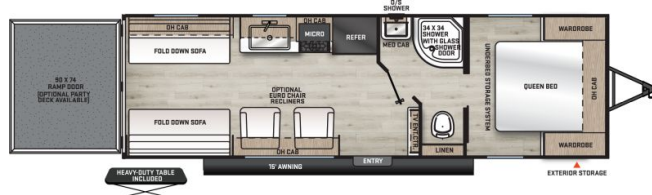

\$211 Bi-Weekly

SPECIFICATIONS

Year	2026
Manufacturer	FOREST RIVER
Brand	AURORA
Model	26ATH
Type	Toy Hauler
Status	New
Stock #	24164
Financing Available	✘
Warranty Available	✘
Suspension	N/A
Leveling	N/A
Exterior Length	30.0 ft.
Dry Weight	5541 lbs.
Sleeping Capacity	4 person(s)
Interior Colour	Patagonia Pebble Decor
Exterior Colour	Gray
Slideouts	N/A

Disclaimer: Product information, pricing and photos are as accurate as possible and are subject to change without notice.

SELLING FEATURES

Introducing the 2026 Aurora 26ATH, made by Forest River. The Aurora 26ATH is a great way to introduce your family to the RV lifestyle. This travel trailer sleeps up to 4 people. Inside the Aurora 26ATH, you will find two fold down sofas in the rear cargo bay that convert into one large sleeping s...