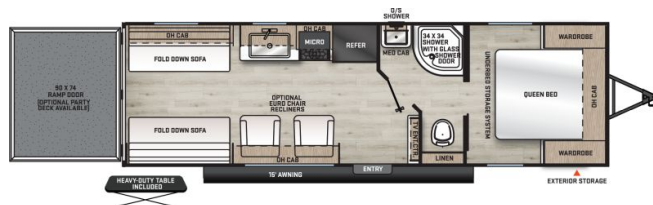

SICARD RV

sales.leads.focusrv@sicardrv.com 1-800-688-2210
7526 Regional Road 20, West Lincoln, ON L0R 2A0
Local 1-905-957-3344 | www.sicardrv.com

2026 FOREST RIVER AURORA 26ATH

SPECIFICATIONS

Year	2026
Manufacturer	FOREST RIVER
Brand	AURORA
Model	26ATH
Type	Toy Hauler
Status	New
Stock #	24164
Financing Available	✘
Warranty Available	✘
Suspension	N/A
Leveling	N/A
Exterior Length	30.0 ft.
Dry Weight	5541 lbs.
Sleeping Capacity	4 person(s)
Interior Colour	Patagonia Pebble Decor
Exterior Colour	Gray
Slideouts	N/A

Disclaimer: Product information, pricing and photos are as accurate as possible and are subject to change without notice.

SELLING FEATURES

Introducing the 2026 Aurora 26ATH, made by Forest River. The Aurora 26ATH is a great way to introduce your family to the RV lifestyle. This travel trailer sleeps up to 4 people. Inside the Aurora 26ATH, you will find two fold down sofas in the rear cargo bay that convert into one large sleeping s...