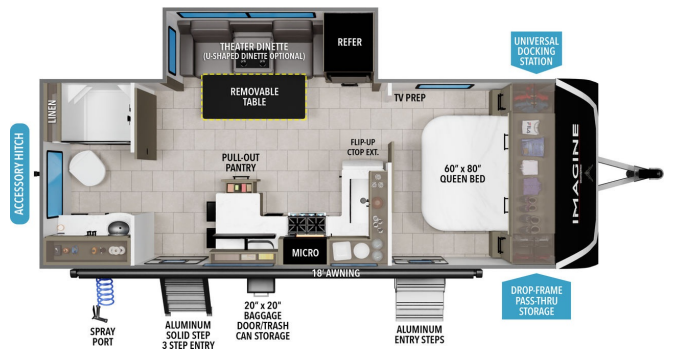

### SPECIFICATIONS

Year	2026
Manufacturer	GRAND DESIGN
Brand	IMAGINE
Model	2300MK
Type	Travel Trailer
Status	New
Stock #	51315
Financing Available	✓
Warranty Available	Manufacturer
Suspension	N/A
Leveling	N/A
Exterior Length	26.6 ft.
Dry Weight	6000 lbs.
Sleeping Capacity	4 person(s)
Interior Colour	BRYNLEE TEAK
Exterior Colour	Fiberglass
Slideouts	1

### SELLING FEATURES

Specifications and Features:

- Exterior Width: 8 ft
- Exterior Height: 11 ft 2 in
- Interior Height: 6 ft 9 in
- Tire Size: ST225/75R15LRE
- Furnace: 30,000 BTU
- Air Conditioning: 15,000 BTU
- Refrigerator: 12V, 10 cu ft
- Cooktop Burners: 3
- Shower Size: 30" x 36"
- Number of Awnings: 1