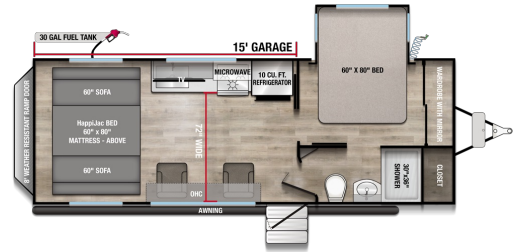

2026 ALLIANCE RV VALOR 23T15

MSRP \$118,980.00

Woody's Price

SPECIFICATIONS

Year	2026
Manufacturer	ALLIANCE RV
Brand	VALOR
Model	23T15
Type	Toy Hauler
Status	New
Stock #	51314
Financing Available	✓
Warranty Available	Manufacturer
Suspension	N/A
Leveling	N/A
Exterior Length	27.4 ft.
Dry Weight	N/A lbs.
Sleeping Capacity	5 person(s)
Interior Colour	N/A
Exterior Colour	N/A
Slideouts	N/A