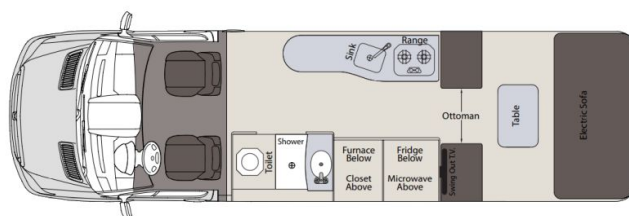

SICARD RV

sales.leads.focusrv@sicardrv.com 1-800-688-2210
7526 Regional Road 20, West Lincoln, ON L0R 2A0
Local 1-905-957-3344 | www.sicardrv.com

2017 PLEASUREWAY PLATEAU TS

SPECIFICATIONS

Year	2017
Manufacturer	PLEASUREWAY
Brand	PLATEAU
Model	TS
Type	Motorhome
Class	B
Fuel Type	DIESEL
Status	PreOwned
Stock #	24202
Financing Available	✘
Warranty Available	✘
Odometer	117914 kms.
VIN	WDABF4CC8GP323219
Chassis	N/A
Engine	N/A
Transmission	N/A
Suspension	N/A
Leveling	N/A
Exterior Length	22.9 ft.
Dry Weight	N/A lbs.
Sleeping Capacity	2 person(s)
Interior Colour	Gray
Exterior Colour	Pearl
Slideouts	N/A

Disclaimer: Product information, pricing and photos are as accurate as possible and are subject to change without notice.

SELLING FEATURES

Introducing the 2017 Pleateau TS, from Pleasureway. The Pleateau TS is your perfect traveling companion. This B class motorhome sleeps up to 2 people. The Pleateau TS rides on a Mercedes-Benz Sprinter chassis, powered by a 188HP diesel engine with a 5 speed automatic transmission. Inside the Plea...

OPTIONS & EQUIPMENT

- CONVECTION MICROWAVE
- 2 BURNER COOKTOP
- SOLAR PANEL
- POWER MOTION SOFA BED
- CANADIAN STANDARDS
- TV IN REAR AREA
- REMOVABLE DINETTE TABLE

Powered by focusRV