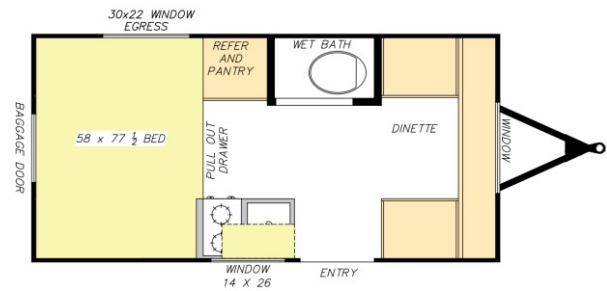

### SPECIFICATIONS

Year	2026
Manufacturer	MODERN BUGGY TRAILERS
Brand	BIG BUGGY
Model	BB14
Type	Teardrop Trailer
Status	New
Stock #	N001100
Suspension	N/A
Leveling	N/A
Exterior Length	16.8 ft.
Dry Weight	2295 lbs.
Sleeping Capacity	4 person(s)
Interior Colour	N/A
Exterior Colour	AZDEL composite walls and ceiling
Slideouts	N/A

### SELLING FEATURES

Specifications and Features:

- Exterior Length: 16.8 ft
- Exterior Width: 6 ft 11 in
- Exterior Height: 9 ft 7 in
- Interior Height: 6 ft 2 in
- Dry Weight: 2,295 lbs
- Gross Vehicle Weight Rating (GVWR): 3,500 lbs
- Hitch Weight: 340 lbs
- Fresh Water Capacity: 16 gallons
- Gray Water Capac...