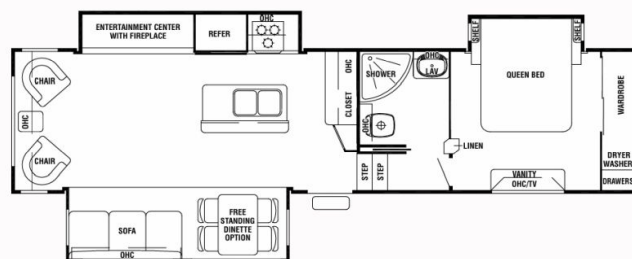

SPECIFICATIONS

Year	2010
Manufacturer	FOREST RIVER
Brand	CEDAR CREEK
Model	34RLSA
Type	Fifth Wheel
Status	Wholesale
Stock #	24143
Financing Available	✘
Warranty Available	✘
Suspension	N/A
Leveling	N/A
Exterior Length	36.8 ft.
Dry Weight	11671 lbs.
Sleeping Capacity	4 person(s)
Interior Colour	Cognac Taupe
Exterior Colour	White
Slideouts	30

Disclaimer: Product information, pricing and photos are as accurate as possible and are subject to change without notice.

SELLING FEATURES

Introducing the 2010 Cedar Creek 34RLSA, from Forest River. The Cedar Creek 34RLSA contains everything you will need to make traveling effortless and straightforward. This fifth wheel sleeps up to 4 people. Inside the Cedar Creek 34RLSA, you will find a hide-a-bed sofa providing additional sleepi...

OPTIONS & EQUIPMENT

- SLIDEOUT AWNINGS
- ROOF LADDER
- KITCHEN ISLAND WITH SINK
- POWERAWNING
- 3-BURNER STOVE TOP
- MICROWAVE
- OVEN
- FIREPLACE
- HIDE-A-BED SOFA
- TV (BEDROOM)
- QUEEN BED

Powered by focusRV