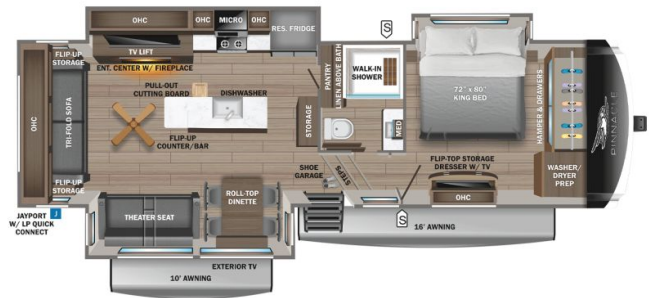

\$678 Bi-Weekly

**2026 JAYCO PINNACLE 32RLTS**

**SPECIFICATIONS**

Year	2026
Manufacturer	JAYCO
Brand	PINNACLE
Model	32RLTS
Type	Fifth Wheel
Status	New
Stock #	24170
Financing Available	✘
Warranty Available	✘
Suspension	N/A
Leveling	N/A
Exterior Length	36.5 ft.
Dry Weight	14152 lbs.
Sleeping Capacity	4 person(s)
Interior Colour	Gray
Exterior Colour	Midnight Gold
Slideouts	3

**Disclaimer:** Product information, pricing and photos are as accurate as possible and are subject to change without notice.

**SELLING FEATURES**

Introducing the 2026 Pinnacle 32RLTS, made by Jayco. This fifth wheel provides you with all of the comforts you need and sleeps up to 4 people. Inside this Pinnacle 32RLTS, you will find a tri-fold sofa that converts to another bed for an additional sleeping space when needed. Included with this ...