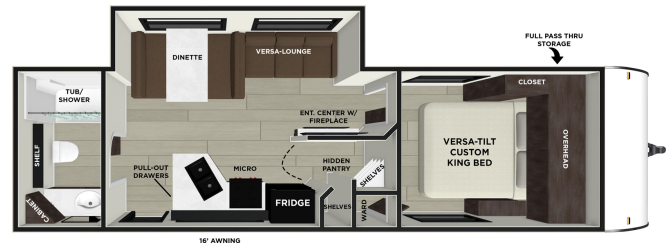

#### SPECIFICATIONS

Year	2026
Manufacturer	FOREST RIVER
Brand	WILDWOOD X-LITE
Model	25ICE
Type	Travel Trailer
Status	New
Stock #	P3185
Financing Available	✘
Warranty Available	✔
Suspension	N/A
Leveling	N/A
Exterior Length	29.8 ft.
Dry Weight	6178 lbs.
Sleeping Capacity	6 person(s)
Interior Colour	N/A
Exterior Colour	Aluminum
Slideouts	1

#### SELLING FEATURES

Specifications and Features:

- Exterior Length: 29.83 ft (358 in)
- Exterior Width: 8 ft (96 in)
- Exterior Height: 10.25 ft (123 in)
- Dry Weight: 6,178 lbs
- Gross Vehicle Weight Rating (GVWR): 7,735 lbs
- Hitch Weight: 735 lbs
- Fresh Water Tank Capacity: 40 gallons
- Gray Water Tank Capac...