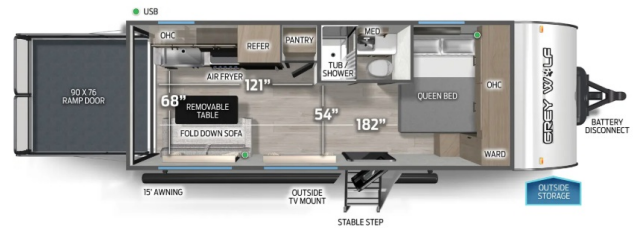

2026 FOREST RIVER GREY WOLF 18RRBL

MSRP \$64,980.00

\$216 Bi-Weekly

\$0 down @ 7.99% APR for 60/240 months

(\$21,072 C.O.B.) O.A.C.

Woody's Price \$49,980.00

SPECIFICATIONS

Year	2026
Manufacturer	FOREST RIVER
Brand	GREY WOLF
Model	18RRBL
Type	Toy Hauler
Status	New
Stock #	51262
Financing Available	✓
Warranty Available	Manufacturer
Suspension	N/A
Leveling	N/A
Exterior Length	24.1 ft.
Dry Weight	5247 lbs.
Sleeping Capacity	3 person(s)
Interior Colour	ACADIA
Exterior Colour	Hung Fiberglass Gel Coat Sided Walls
Slideouts	N/A

Disclaimer: Product information, pricing and photos are as accurate as possible and are subject to change without notice.

SELLING FEATURES

Specifications and Features:

- Exterior Length: 24' 1"
- Exterior Height: 10' 8"
- Exterior Width: 8' 0"
- Dry Weight (UVW): 5,247 lbs
- Gross Vehicle Weight Rating (GVWR): 7,720 lbs
- Hitch Weight: 720 lbs
- Cargo Carrying Capacity (CCC): 2,473 lbs
- Fresh Water Capacity: 52 gallons
- Gray W...

OPTIONS & EQUIPMENT

- BASE CAMP PACKAGE
- CAMPFIRE PACKAGE
- LIMITED PACKAGE
- JUICE PACKAGE EXPANSION PANEL (200 WATT PANEL)
- Z240
- MVSA SEAL
- SCREEN WALL/TENT WALL
- RVIA SEAL
- DEALER PICK UP
- 200W OF SOLAR
- BACK UP CAMERA
- DEEP TINTED FRAMELESS AUTOMOTIVE GLASS WINDOWS
- HIGH GLOSS GEL COAT EXTERIOR WALLS
- POWER TONGUE JACK
- SOLID SURFACE COUNTER TOPS
- THERMO FOIL ARCTIC INSULATION