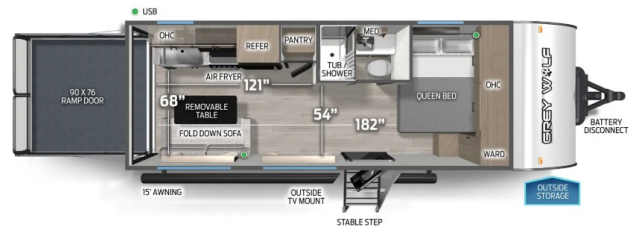

#### SPECIFICATIONS

Year	2026
Manufacturer	FOREST RIVER
Brand	GREY WOLF
Model	18RRBL
Type	Toy Hauler
Status	New
Stock #	51262
Financing Available	✓
Warranty Available	Manufacturer
Suspension	N/A
Leveling	N/A
Exterior Length	24.1 ft.
Dry Weight	5247 lbs.
Sleeping Capacity	3 person(s)
Interior Colour	ACADIA
Exterior Colour	Hung Fiberglass Gel Coat Sided Walls
Slideouts	N/A

#### SELLING FEATURES

Specifications and Features:

- Exterior Length: 24' 1"
- Exterior Height: 10' 8"
- Exterior Width: 8' 0"
- Dry Weight (UVW): 5,247 lbs
- Gross Vehicle Weight Rating (GVWR): 7,720 lbs
- Hitch Weight: 720 lbs
- Cargo Carrying Capacity (CCC): 2,473 lbs
- Fresh Water Capacity: 52 gallons
- Gray W...