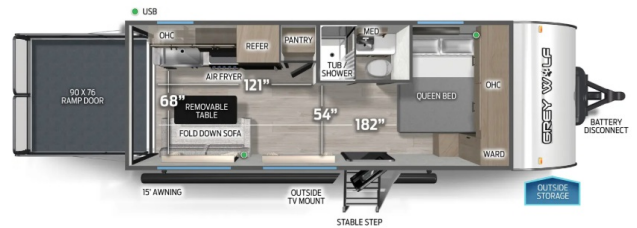

#### SPECIFICATIONS

Year	2026
Manufacturer	FOREST RIVER
Brand	GREY WOLF
Model	18RRBL
Type	Toy Hauler
Status	New
Stock #	51261
Financing Available	✓
Warranty Available	Manufacturer
Suspension	N/A
Leveling	N/A
Exterior Length	24.1 ft.
Dry Weight	4463 lbs.
Sleeping Capacity	4 person(s)
Interior Colour	N/A
Exterior Colour	Hung Fiberglass Gel Coat Sided Walls
Slideouts	N/A

#### SELLING FEATURES

Specifications and Features:

- Exterior Length: 24' 1"
- Exterior Height: 10' 8"
- Exterior Width: 8' 0"
- Dry Weight (UVW): 5,247 lbs
- Gross Vehicle Weight Rating (GVWR): 7,720 lbs
- Hitch Weight: 720 lbs
- Cargo Carrying Capacity (CCC): 2,473 lbs
- Fresh Water Capacity: 52 gallons
- Gray W...