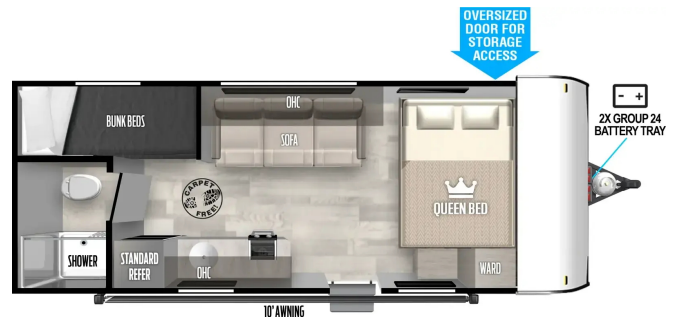

OPTIONS & EQUIPMENT

- MVSA
- CAMP READY PACKAGE
- CAMP READY DISCOUNT

Powered by focusRV