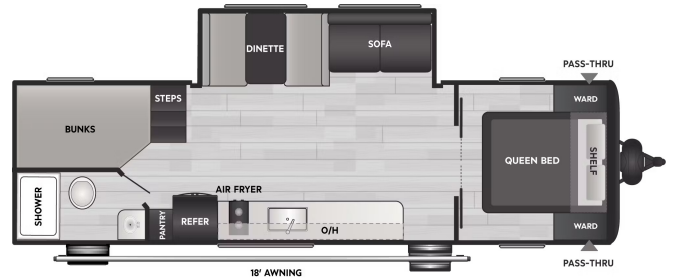

2026 KEYSTONE COLEMAN 26BX

$37,995.00

SPECIFICATIONS

Year	2026
Manufacturer	KEYSTONE
Brand	COLEMAN
Model	26BX
Type	Travel Trailer
Status	New
Stock #	26BX
Financing Available	✓
Suspension	N/A
Leveling	N/A
Exterior Length	30.0 ft.
Dry Weight	5065 lbs.
Sleeping Capacity	9 person(s)
Interior Colour	N/A
Exterior Colour	N/A
Slideouts	1

Disclaimer: Product information, pricing and photos are as accurate as possible and are subject to change without notice.

Powered by focusRV