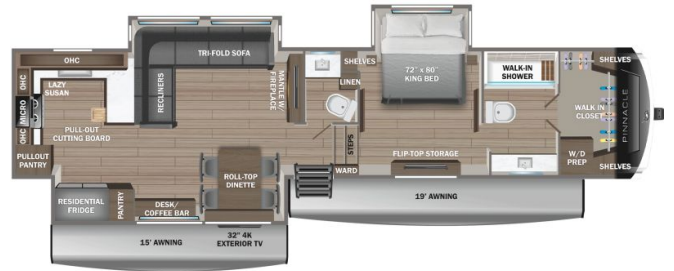

SICARD RV

sales.leads.focusrv@sicardrv.com 1-800-688-2210
7526 Regional Road 20, West Lincoln, ON L0R 2A0
Local 1-905-957-3344 | www.sicardrv.com

SPECIAL UNIT

2026 JAYCO PINNACLE 38FBRK

SPECIFICATIONS

Year	2026
Manufacturer	JAYCO
Brand	PINNACLE
Model	38FBRK
Type	Fifth Wheel
Status	New
Stock #	24136
Financing Available	✘
Warranty Available	✘
Suspension	N/A
Leveling	N/A
Exterior Length	43.9 ft.
Dry Weight	16690 lbs.
Sleeping Capacity	4 person(s)
Interior Colour	Gray
Exterior Colour	Midnight Gold
Slideouts	3

Disclaimer: Product information, pricing and photos are as accurate as possible and are subject to change without notice.

SELLING FEATURES

Introducing the 2026 Pinnacle 38FBRK, made by Jayco. This fifth wheel provides you with all of the comforts you need and sleeps up to 4 people. Inside this Pinnacle 38FBRK, you will find a tri-fold sofa that converts to another bed for an additional sleeping space when needed. Included with this ...

OPTIONS & EQUIPMENT

- MIDNIGHT GOLD FULL BODY PAINT
- 5-STAR HANDLING PACKAGE
- LUXURY PACKAGE
- GENERATOR LP PREP
- OUTSIDE GRIDDLE FOR JAYPORT SYSTEM
- SLIDEOUT AWNINGS
- CANADIAN STANDARDS
- CUSTOMER VALUE PACKAGE
- 3RD AC 15,000 BTU IN LIVING ROOM