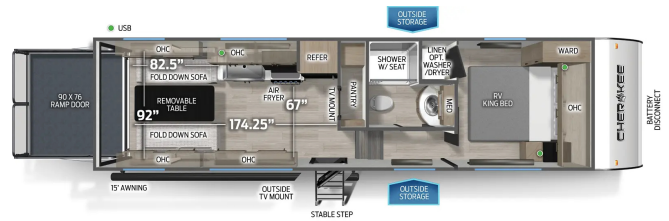

2026 FOREST RIVER CHEROKEE 256RRBL

\$69,995.00

\$352 Bi-Weekly

SPECIFICATIONS

Year	2026
Manufacturer	FOREST RIVER
Brand	CHEROKEE
Model	256RRBL
Type	Toy Hauler
Status	New
Stock #	P3179
Financing Available	✓
Warranty Available	✓
Suspension	N/A
Leveling	N/A
Exterior Length	30.6 ft.
Dry Weight	7108 lbs.
Sleeping Capacity	4 person(s)
Interior Colour	N/A
Exterior Colour	Fiberglass
Slideouts	N/A

Disclaimer: Product information, pricing and photos are as accurate as possible and are subject to change without notice.

SELLING FEATURES

Specifications and Features:

- Exterior Length: 30 ft 7 in
- Exterior Width: 8 ft
- Exterior Height: 12 ft 10 in
- Dry Weight: 7,108 lbs
- Gross Vehicle Weight Rating (GVWR): 11,630 lbs
- Hitch Weight: 1,430 lbs
- Cargo Capacity: 4,522 lbs
- Fresh Water Capacity: 52 gallons
- Gray Water Capac...

OPTIONS & EQUIPMENT

- 2nd A/C
- 200 Watt Solar Panel
- Screen Wall/Tent Wall
- Moon Shade

Powered by focusRV