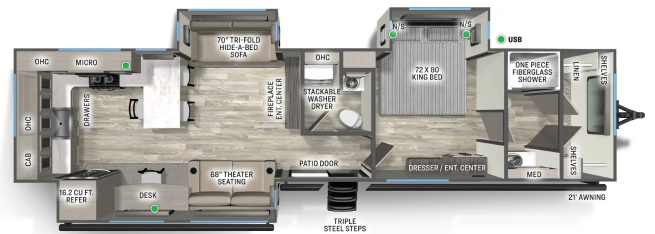

SPECIFICATIONS

Year	2026
Manufacturer	FOREST RIVER
Brand	SIERRA
Model	396RKL
Type	Park Model
Status	New
Stock #	26FR004
Financing Available	✓
Warranty Available	✓
Suspension	N/A
Leveling	N/A
Exterior Length	41.6 ft.
Dry Weight	11809 lbs.
Sleeping Capacity	N/A person(s)
Interior Colour	N/A
Exterior Colour	N/A
Slideouts	N/A

Disclaimer: Product information, pricing and photos are as accurate as possible and are subject to change without notice.

SELLING FEATURES

Key Specifications Specification Details Length (exterior) 41 ft 6 in Exterior Width 8 ft 5 in Exterior Height (with A/C) 13 ft 4 in Unloaded Vehicle Weight (UVW) Approximately 12,000 lbs (based on series averages) Gross Vehicle Weight Rating (GVWR) 16,000 lbs (estimated) Cargo Carrying Capacity ...