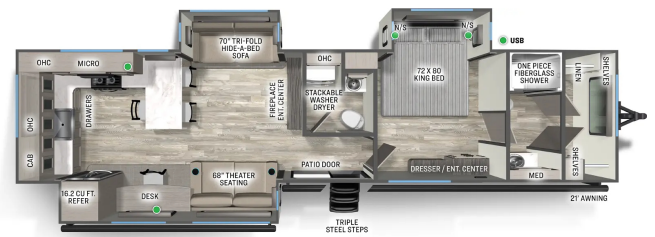

SPECIAL UNIT

\$108,911.00
Originally \$110,899

2026 FOREST RIVER SIERRA 396RKLR

SPECIFICATIONS

Year	2026
Manufacturer	FOREST RIVER
Brand	SIERRA
Model	396RKLR
Type	Park Model
Status	New
Stock #	26FR004
Financing Available	✓
Warranty Available	✓
Suspension	N/A
Leveling	N/A
Exterior Length	41.6 ft.
Dry Weight	11809 lbs.
Sleeping Capacity	N/A person(s)
Interior Colour	N/A
Exterior Colour	N/A
Slideouts	N/A

Disclaimer: Product information, pricing and photos are as accurate as possible and are subject to change without notice.

SELLING FEATURES

Key Specifications Specification Details Length (exterior) 41 ft 6 in Exterior Width 8 ft 5 in Exterior Height (with A/C) 13 ft 4 in Unloaded Vehicle Weight (UVW) Approximately 12,000 lbs (based on series averages) Gross Vehicle Weight Rating (GVWR) 16,000 lbs (estimated) Cargo Carrying Capacity ...