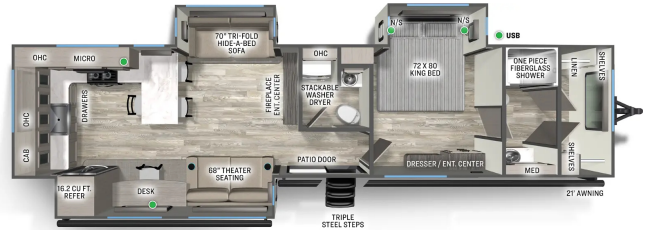

### SPECIFICATIONS

Year	2026
Manufacturer	FOREST RIVER
Brand	SIERRA
Model	396RKL
Type	Park Model
Status	New
Stock #	26FR004
Financing Available	✓
Warranty Available	✓
Suspension	N/A
Leveling	N/A
Exterior Length	41.6 ft.
Dry Weight	11809 lbs.
Sleeping Capacity	N/A person(s)
Interior Colour	N/A
Exterior Colour	N/A
Slideouts	N/A

### SELLING FEATURES

Key Specifications Specification Details Length (exterior) 41 ft 6 in Exterior Width 8 ft 5 in Exterior Height (with A/C) 13 ft 4 in Unloaded Vehicle Weight (UVW) Approximately 12,000 lbs (based on series averages) Gross Vehicle Weight Rating (GVWR) 16,000 lbs (estimated) Cargo Carrying Capacity ...