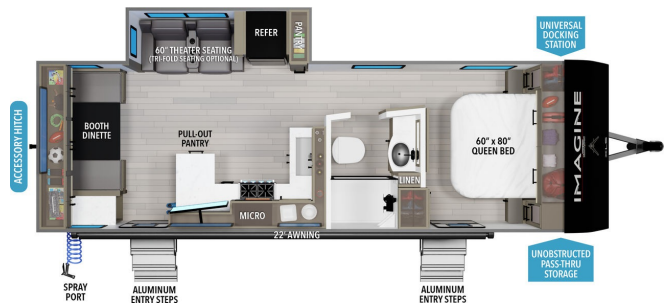

MSRP \$69,980.00

\$243 Bi-Weekly

\$0 down @ 7.99% APR for 60/240 months

(\$23,708 C.O.B.) O.A.C.

Woody's Price \$59,980.00

SPECIFICATIONS

Year	2026
Manufacturer	GRAND DESIGN
Brand	IMAGINE XLS
Model	25RLE
Type	Travel Trailer
Status	New
Stock #	51200
Financing Available	✓
Warranty Available	Manufacturer
Suspension	N/A
Leveling	N/A
Exterior Length	29.9 ft.
Dry Weight	6186 lbs.
Sleeping Capacity	6 person(s)
Interior Colour	BRYNLEE TEAK
Exterior Colour	Laminated Aluminum Framed Side Walls (R-
Slideouts	1

Disclaimer: Product information, pricing and photos are as accurate as possible and are subject to change without notice.

SELLING FEATURES

Specifications and Features:

- Exterior Length: 29 ft 9 in
- Exterior Width: 8 ft
- Exterior Height: 10 ft 10 in
- Interior Height: 6 ft 6 in
- Dry Weight (UVW): 6,186 lbs
- Gross Vehicle Weight Rating (GVWR): 7,995 lbs
- Hitch Weight: 636 lbs
- Fresh Water Capacity: 37 gallons
- Gray Water C...