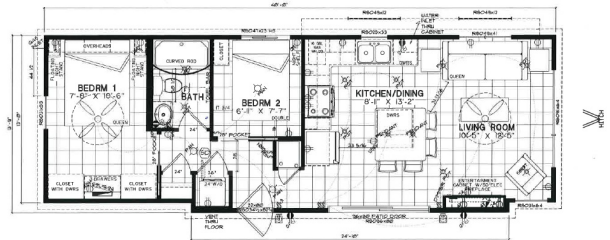

\$791 Bi-Weekly

2025 NORTHLANDER ESCAPE 4 SEASON (2BR)

SPECIFICATIONS

| | |
|---------------------|----------------|
| Year | 2025 |
| Manufacturer | NORTHLANDER |
| Brand | ESCAPE |
| Model | 4 SEASON (2BR) |
| Type | Park Model |
| Status | New |
| Stock # | NL202 |
| Financing Available | ✓ |
| Warranty Available | ✓ |
| Suspension | N/A |
| Leveling | N/A |
| Exterior Length | 40.0 ft. |
| Dry Weight | N/A lbs. |
| Sleeping Capacity | 6 person(s) |
| Interior Colour | SMOKED CENTURY |
| Exterior Colour | N/A |
| Slideouts | N/A |