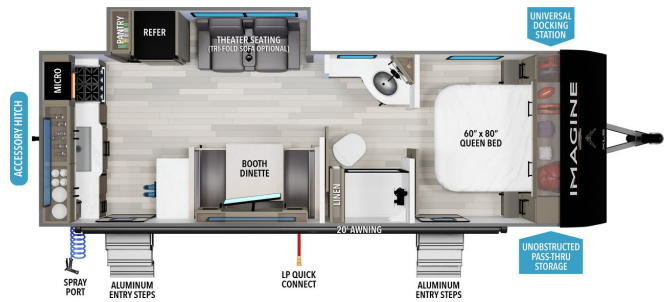

MSRP \$68,980.00

\$239 Bi-Weekly

\$0 down @ 7.99% APR for 60/240 months

(\$23,312 C.O.B.) O.A.C.

Woody's Price \$58,980.00

SPECIFICATIONS

Year	2026
Manufacturer	GRAND DESIGN
Brand	IMAGINE XLS
Model	23LDE
Type	Travel Trailer
Status	New
Stock #	51187
Financing Available	✓
Warranty Available	Manufacturer
Suspension	N/A
Leveling	N/A
Exterior Length	28.5 ft.
Dry Weight	5831 lbs.
Sleeping Capacity	4 person(s)
Interior Colour	BRYNLEE TEAK
Exterior Colour	Fiberglass
Slideouts	1

Disclaimer: Product information, pricing and photos are as accurate as possible and are subject to change without notice.

SELLING FEATURES

Specifications and Features:

- Exterior Dimensions:
 - Length: 28 ft 5 in
 - Width: 8 ft
 - Height: 10 ft 10 in
 - Interior Height: 6 ft 8 in
- Weights:
 - Dry Weight: 5,831 lbs
 - GVWR: 6,995 lbs
 - Hitch Weight: 621 lbs
- Tank Capacities:
 - Fresh Water: ...