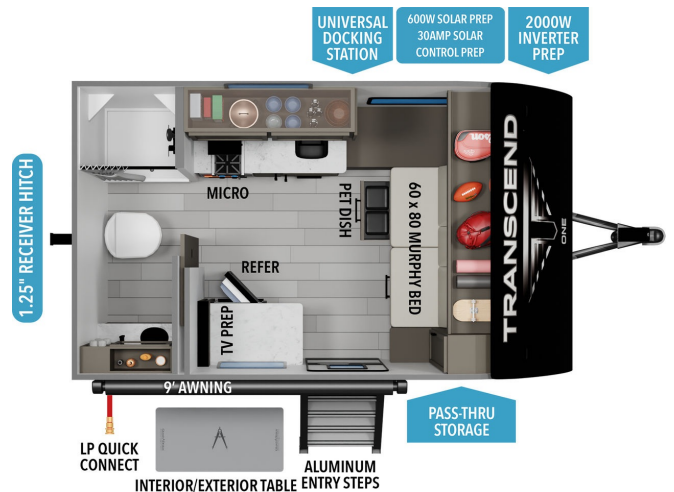

### SPECIFICATIONS

Year	2026
Manufacturer	GRAND DESIGN
Brand	TRANSCEND ONE
Model	131DL
Type	Travel Trailer
Status	New
Stock #	51183
Financing Available	✓
Warranty Available	Manufacturer
Suspension	N/A
Leveling	N/A
Exterior Length	15.8 ft.
Dry Weight	2950 lbs.
Sleeping Capacity	2 person(s)
Interior Colour	CASHMERE MIDLIN
Exterior Colour	N/A
Slideouts	N/A

### SELLING FEATURES

Specifications and Features:

- Exterior Height: 10' 3"
- Exterior Width: 8'
- Interior Height: 6' 6"
- Fresh Water Capacity: 37 gallons
- Gray Water Capacity: 37 gallons
- Black Water Capacity: 37 gallons
- Propane Tanks: 2 (20 lbs each)
- Water Heater: Tankless
- Refrigerator: 3.3 cu. ft. 12...