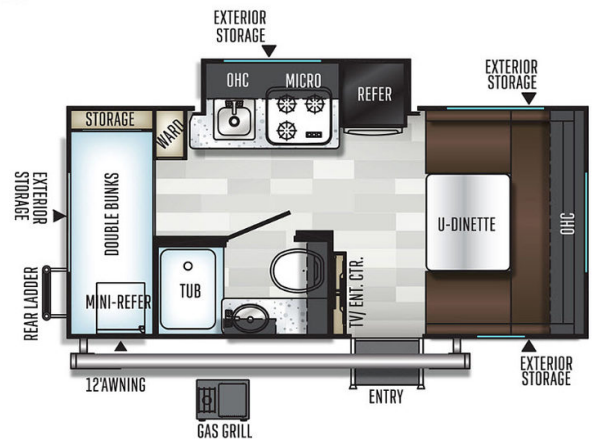

WOODY'S RV WORLD RED DEER

webleads@woodysrvreddeer.dsmessage.com 1-800-267-8253

71 Burnt Park Drive, Red Deer, AB T4P 0J7

Local 1-403-346-1130 | Fax 1-403-341-4380 | <https://www.woodysrv.com/>

2023 FOREST RIVER E PRO 16BH

MSRP $36,980.00

$139 Bi-Weekly

$0 down @ 7.99% APR for 60/204 months

($12,358 C.O.B.) O.A.C.

Woody's Price $31,980.00

SPECIFICATIONS

Year	2023
Manufacturer	FOREST RIVER
Brand	E PRO
Model	16BH
Type	Travel Trailer
Status	PreOwned
Stock #	50575A
Financing Available	✓
Warranty Available	For Purchase
Suspension	N/A
Leveling	N/A
Exterior Length	18.6 ft.
Dry Weight	3280 lbs.
Sleeping Capacity	4 person(s)
Interior Colour	N/A
Exterior Colour	Fiberglass
Slideouts	1

16BH

Disclaimer: Product information, pricing and photos are as accurate as possible and are subject to change without notice.

SELLING FEATURES

Specifications and Features:

- Exterior Length (ft): 18'6"
- Exterior Width (ft): 7'8"
- Exterior Height (ft): 9'10"
- Interior Height (ft): 6'6"
- Gross Vehicle Weight Rating (GVWR) (lbs): 4,486
- Unloaded Weight (lbs): 3,280
- Payload Capacity (lbs): 1,206
- Hitch Weight (lbs): 486
- Black W...

OPTIONS & EQUIPMENT

- # OF BEDS 2
- SLEEPING AREAS 2
- QUEEN BED
- CD/DVD PLAYER
- # OF TVS 1
- 2 DOOR FRIDGE
- SIZE IN CU.FT. 6
- MICROWAVE
- POWER RANGE HOOD
- NIGHT SHADES
- FIBERGLASS WALLS
- 4 STABILIZER JACKS:MANUAL
- ROOF A/CS 1 UNITS
- NON DUCTED
- LADDER
- ROOF:RUBBER/TPO