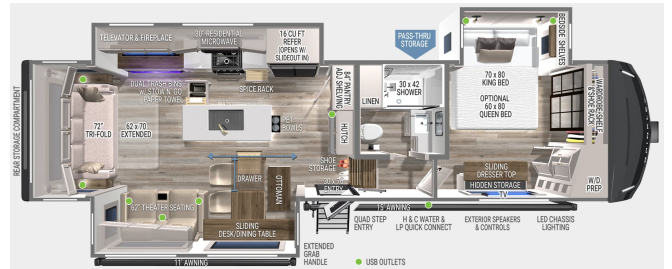

BILL THOMAS CAMPER SALES

onlinesales@btcamper.com 1-636-327-5900
101 Thomas RV Way, Wentzville, MO 63385
Local 1-636-327-5900 | <https://www.btcamper.com>

2026 BRINKLEY MODEL Z 3100

$99,995.00

Originally $121,244.00

SPECIFICATIONS

Year	2026
Manufacturer	BRINKLEY
Brand	MODEL Z
Model	3100
Type	Fifth Wheel
Status	New
Stock #	13329
Financing Available	✓
Warranty Available	✓
Suspension	N/A
Leveling	N/A
Exterior Length	34.9 ft.
Dry Weight	12276 lbs.
Sleeping Capacity	4 person(s)
Interior Colour	N/A
Exterior Colour	N/A
Slideouts	3

Disclaimer: Product information, pricing and photos are as accurate as possible and are subject to change without notice.

SELLING FEATURES

Specifications and Features:

- Exterior Width: 8 ft
- Exterior Height: 13 ft 3 in
- Tire Size: 215/75 R17.5
- Furnace: 35,000 BTU
- Air Conditioning: 31,500 BTU(18 + 13.5)
- Refrigerator: 16 cu ft 12V
- Cooktop Burners: 3
- Shower Size: 30" x 42"
- Number of Awnings: 2 (11' & 15' Electric wit...

OPTIONS & EQUIPMENT

- DECOR - COASTAL CAROLINA
- INTEGRITY PCKG-STANDARD
- POWER PCKG-STANDARD
- INSULATION PCKG-STANDARD
- SLIDING DESK DINETTE TABLE-STNADARD N/A 3110
- CURT TCS UPGRADED SUSPENSION-STANDARD
- RVIA SEAL
- SAFERIDE 24/7 UNLIMITED ROADSIDE ASSISTANCE - 1 YEAR
- WINTERIZATION
- FREIGHT

Powered by focusRV