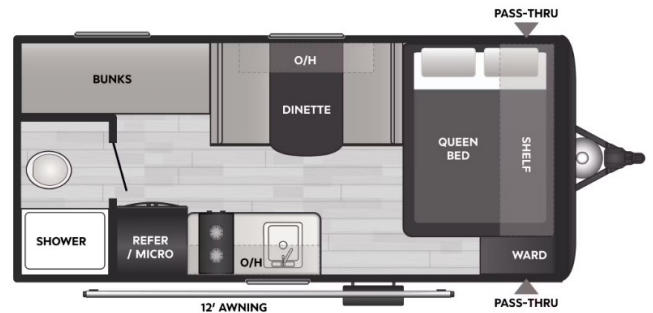

SPECIAL UNIT

\$24,995.00

Originally \$26,995

2026 KEYSTONE COLEMAN LIGHT 17BX

SPECIFICATIONS

| | |
|-------------------|----------------|
| Year | 2026 |
| Manufacturer | KEYSTONE |
| Brand | COLEMAN LIGHT |
| Model | 17BX |
| Type | Travel Trailer |
| Status | New |
| Stock # | N934662 |
| Suspension | N/A |
| Leveling | N/A |
| Exterior Length | 20.2 ft. |
| Dry Weight | 2745 lbs. |
| Sleeping Capacity | 6 person(s) |
| Interior Colour | N/A |
| Exterior Colour | Sheet Metal |
| Slideouts | N/A |

Disclaimer: Product information, pricing and photos are as accurate as possible and are subject to change without notice.

SELLING FEATURES

Specifications and Features:

- Exterior Length: 20 ft 2 in
- Exterior Height: 10 ft 2 in
- Interior Height: 6 ft 6 in
- Dry Weight: 2,745 lbs
- Gross Vehicle Weight Rating (GVWR): 4,000 lbs
- Hitch Weight: 325 lbs
- Fresh Water Tank Capacity: 21 gallons
- Gray Water Tank Capacity: 34 gallons