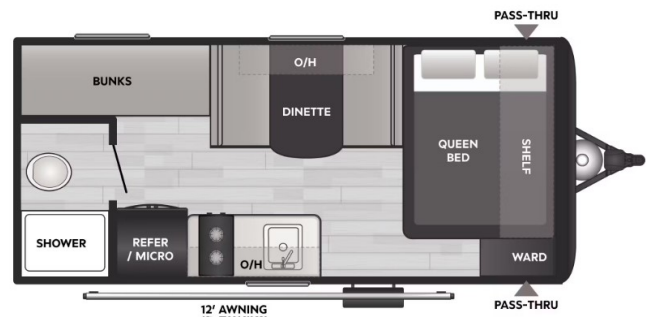

2026 KEYSTONE COLEMAN LIGHT 17BX

\$26,995.00

Originally \$30,595.00

SPECIFICATIONS

Year	2026
Manufacturer	KEYSTONE
Brand	COLEMAN LIGHT
Model	17BX
Type	Travel Trailer
Status	New
Stock #	N934662
Suspension	N/A
Leveling	N/A
Exterior Length	20.2 ft.
Dry Weight	2745 lbs.
Sleeping Capacity	6 person(s)
Interior Colour	N/A
Exterior Colour	Sheet Metal
Slideouts	N/A

Disclaimer: Product information, pricing and photos are as accurate as possible and are subject to change without notice.

SELLING FEATURES

Specifications and Features:

- Exterior Length: 29 ft 11 in
- Exterior Height: 11 ft 2 in
- Dry Weight: 6,412 lbs
- Gross Vehicle Weight Rating (GVWR): 8,500 lbs
- Hitch Weight: 786 lbs
- Sleeping Capacity: 5
- Slideouts: 1
- Fresh Water Tank Capacity: 54 gallons
- Gray Water Tank Capacity: 6...