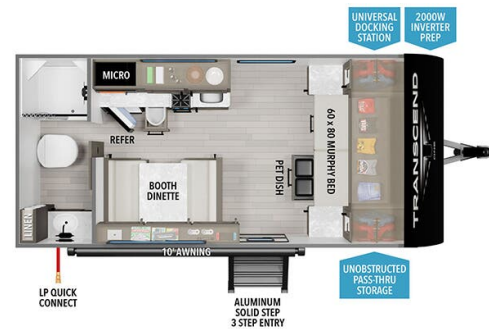

SPECIAL UNIT
\$19,900.00

Originally \$22,900

\$119 Bi-Weekly
2025 GRAND DESIGN TRANSCEND ONE 151RB
SPECIFICATIONS

Year	2025
Manufacturer	GRAND DESIGN
Brand	TRANSCEND ONE
Model	151RB
Type	Travel Trailer
Status	PreOwned
Stock #	832542
Financing Available	✓
Warranty Available	✓
Suspension	N/A
Leveling	N/A
Exterior Length	17.7 ft.
Dry Weight	3683 lbs.
Sleeping Capacity	4 person(s)
Interior Colour	N/A
Exterior Colour	Aluminum
Slideouts	N/A

- Sleeps up to four-front queen bed and dinette that folds down to a bed
- Kitchen includes microwave, two burner range, full size refrigerator and storage
- Rear bathroom with shower, vanity and toilet
- A/C and furnace
- Spare tire and carrier
- Includes filled propane tank and deep cycle marine battery
- Dry weight of only 3,683lbs