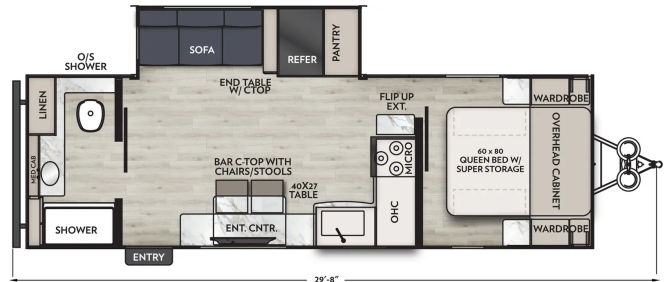

SPECIAL UNIT

\$49,250.00

Originally \$53,900

\$243 Bi-Weekly

2026 COACHMEN APEX ULTRA LITE 244RBS

SPECIFICATIONS

Year	2026
Manufacturer	COACHMEN
Brand	APEX ULTRA LITE
Model	244RBS
Type	Travel Trailer
Status	New
Stock #	5125
Financing Available	✓
Warranty Available	✗
Suspension	N/A
Leveling	N/A
Exterior Length	29.8 ft.
Dry Weight	6224 lbs.
Sleeping Capacity	N/A person(s)
Interior Colour	N/A
Exterior Colour	N/A
Slideouts	N/A