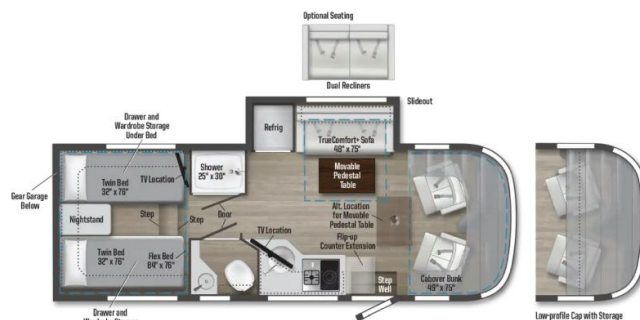

SICARD RV

sales.leads.focusrv@sicardrv.com 1-800-688-2210
7526 Regional Road 20, West Lincoln, ON L0R 2A0
Local 1-905-957-3344 | www.sicardrv.com

SPECIAL UNIT

$229,990.00

Originally $274,990

$1,061 Bi-Weekly

2025 WINNEBAGO VIEW 24R

SPECIFICATIONS

Year	2025
Manufacturer	WINNEBAGO
Brand	VIEW
Model	24R
Type	Motorhome
Class	C
Fuel Type	DIESEL
Status	New
Stock #	24107
Financing Available	✘
Warranty Available	✘
Odometer	1538 kms.
VIN	W1X8N33Y8PN243270
Chassis	N/A
Engine	N/A
Transmission	N/A
Suspension	N/A
Leveling	N/A
Exterior Length	25.8 ft.
Dry Weight	N/A lbs.
Sleeping Capacity	4 person(s)
Interior Colour	Mod Allure 2/Taupe/Grau Pac White
Exterior Colour	Misty Lake
Slideouts	1

Disclaimer: Product information, pricing and photos are as accurate as possible and are subject to change without notice.

SELLING FEATURES

Introducing the 2025 View 24R, from Winnebago. The View 24R is designed to create memories that last lifetimes. This C class motorhome sleeps up to 4 people. The View 24R rides on a Mercedes-Benz Sprinter chassis, powered by a 188HP turbo-diesel engine with a 7G-Tronic automatic transmission. Ins..

OPTIONS & EQUIPMENT

- A/C HIGH EFFICIENCY
- SEATS - DRIVER/PASSENGER - PRIMERA
- RECLINERS - DUAL (REPLACES STD. SOFA SLEEPER)
- CHASSIS MODEL YEAR 2023
- CANADIAN CHASSIS (REQUIRES OPT#265)
- DUAL-PANE WINDOWS
- MISTY LAKE EXTERIOR PAINT
- CANADIAN HOUSING & MOTOR VEHICLE STANDARDS
- MOD ALLURE 2/TAUPE/GRAU PAC WHITE
- GENERATOR 4.0KW LP/GAS

Powered by focusRV