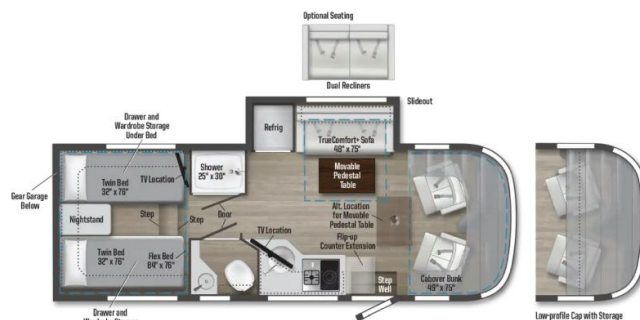

2025 WINNEBAGO VIEW 24R

SPECIFICATIONS

Year	2025
Manufacturer	WINNEBAGO
Brand	VIEW
Model	24R
Type	Motorhome
Class	C
Fuel Type	DIESEL
Status	New
Stock #	24107
Financing Available	✘
Warranty Available	✘
Odometer	1538 kms.
VIN	W1X8N33Y8PN243270
Chassis	N/A
Engine	N/A
Transmission	N/A
Suspension	N/A
Leveling	N/A
Exterior Length	25.8 ft.
Dry Weight	N/A lbs.
Sleeping Capacity	4 person(s)
Interior Colour	Mod Allure 2/Taupe/Grau Pac White
Exterior Colour	Misty Lake
Slideouts	1

Disclaimer: Product information, pricing and photos are as accurate as possible and are subject to change without notice.

SELLING FEATURES

Introducing the 2025 View 24R, from Winnebago. The View 24R is designed to create memories that last lifetimes. This C class motorhome sleeps up to 4 people. The View 24R rides on a Mercedes-Benz Sprinter chassis, powered by a 188HP turbo-diesel engine with a 7G-Tronic automatic transmission. Ins..