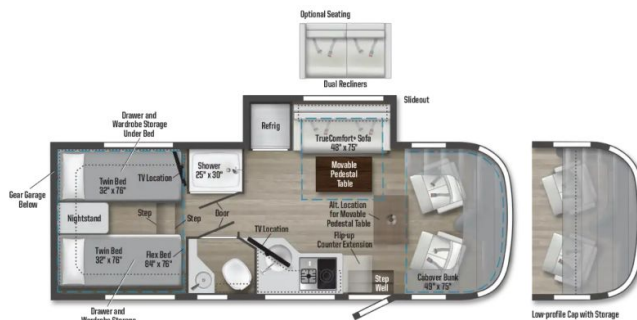

2025 WINNEBAGO VIEW 24R

SPECIFICATIONS

Year	2025
Manufacturer	WINNEBAGO
Brand	VIEW
Model	24R
Type	Motorhome
Class	C
Fuel Type	DIESEL
Status	New
Stock #	24108
Financing Available	✘
Warranty Available	✘
Odometer	1499 kms.
VIN	W1X8N33YXPN252780
Chassis	N/A
Engine	N/A
Transmission	N/A
Suspension	N/A
Leveling	N/A
Exterior Length	25.8 ft.
Dry Weight	10335 lbs.
Sleeping Capacity	4 person(s)
Interior Colour	Mod Allure 2/Taupe/Grau Pac White
Exterior Colour	Smokehouse
Slideouts	1

Disclaimer: Product information, pricing and photos are as accurate as possible and are subject to change without notice.

SELLING FEATURES

Introducing the 2025 View 24R, from Winnebago. The View 24R is designed to create memories that last lifetimes. This C class motorhome sleeps up to 4 people. The View 24R rides on a Mercedes-Benz Sprinter chassis, powered by a 188HP turbo-diesel engine with a 7G-Tronic automatic transmission. Ins..

OPTIONS & EQUIPMENT

- A/C HIGH EFFICIENCY
- SEATS - DRIVER/PASSENGER - PRIMERA
- RECLINERS - DUAL (REPLACES STD. SOFA SLEEPER)
- CHASSIS MODEL YEAR 2023
- CANADIAN CHASSIS (REQUIRES OPT#265)
- DUAL-PANE WINDOWS
- CANADIAN HOUSING & MOTOR VEHICLE STANDARDS
- MOD ALLURE 2/TAUPE/GRAU PAC WHITE
- SMOKEHOUSE PAINT
- GENERATOR - 3.8/4 OKW LP/GAS CARB