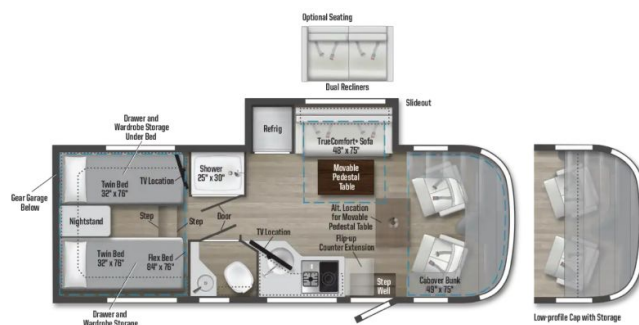

2025 WINNEBAGO VIEW 24R

SPECIFICATIONS

Year	2025
Manufacturer	WINNEBAGO
Brand	VIEW
Model	24R
Type	Motorhome
Class	C
Fuel Type	DIESEL
Status	New
Stock #	24108
Financing Available	✘
Warranty Available	✘
Odometer	1499 kms.
VIN	W1X8N33YXPN252780
Chassis	N/A
Engine	N/A
Transmission	N/A
Suspension	N/A
Leveling	N/A
Exterior Length	25.8 ft.
Dry Weight	10335 lbs.
Sleeping Capacity	4 person(s)
Interior Colour	Mod Allure 2/Taupe/Grau Pac White
Exterior Colour	Smokehouse
Slideouts	1