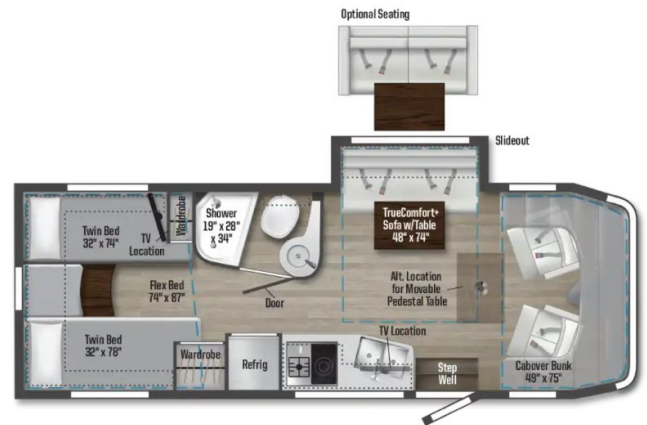

2025 WINNEBAGO VIEW 24T

SPECIFICATIONS

Year	2025
Manufacturer	WINNEBAGO
Brand	VIEW
Model	24T
Type	Motorhome
Class	C
Fuel Type	DIESEL
Status	New
Stock #	24110
Financing Available	✘
Warranty Available	✘
Odometer	1878 kms.
VIN	W1X8N33YXPN241679
Chassis	N/A
Engine	N/A
Transmission	N/A
Suspension	N/A
Leveling	N/A
Exterior Length	25.8 ft.
Dry Weight	10359 lbs.
Sleeping Capacity	4 person(s)
Interior Colour	Mod Allure 2/Taupe/Grau Pac White
Exterior Colour	Precious Metals
Slideouts	1