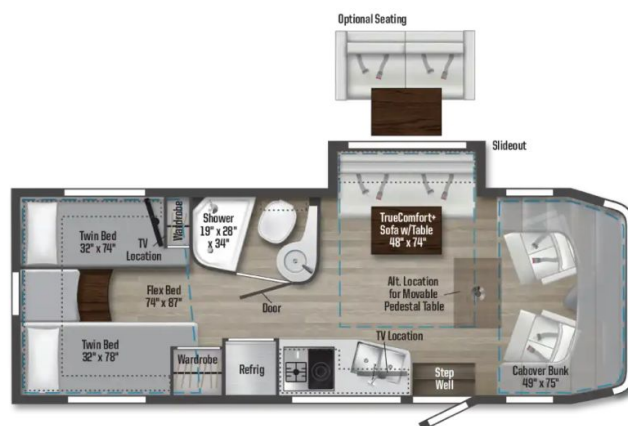

2025 WINNEBAGO VIEW 24T

SPECIFICATIONS

Year	2025
Manufacturer	WINNEBAGO
Brand	VIEW
Model	24T
Type	Motorhome
Class	C
Fuel Type	DIESEL
Status	New
Stock #	24110
Financing Available	✘
Warranty Available	✘
Odometer	1878 kms.
VIN	W1X8N33YXPN241679
Chassis	N/A
Engine	N/A
Transmission	N/A
Suspension	N/A
Leveling	N/A
Exterior Length	25.8 ft.
Dry Weight	10359 lbs.
Sleeping Capacity	4 person(s)
Interior Colour	Mod Allure 2/Taupe/Grau Pac White
Exterior Colour	Precious Metals
Slideouts	1