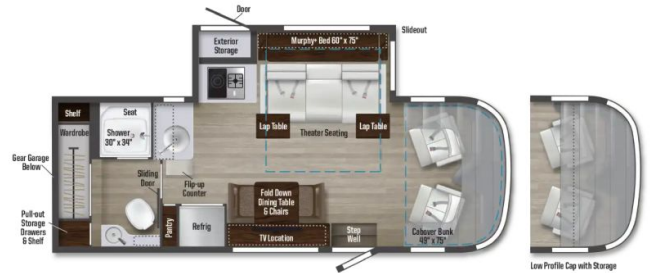

2025 WINNEBAGO VIEW 24T

SPECIFICATIONS

Year	2025
Manufacturer	WINNEBAGO
Brand	VIEW
Model	24T
Type	Motorhome
Class	C
Fuel Type	DIESEL
Status	New
Stock #	24111
Financing Available	✘
Warranty Available	✘
Odometer	0 kms.
VIN	W1X8N33Y5RN287990
Chassis	N/A
Engine	N/A
Transmission	N/A
Suspension	N/A
Leveling	N/A
Exterior Length	25.8 ft.
Dry Weight	10357 lbs.
Sleeping Capacity	4 person(s)
Interior Colour	Mod Allure 2/Taupe/Grau Pac White
Exterior Colour	Precious Metals
Slideouts	1