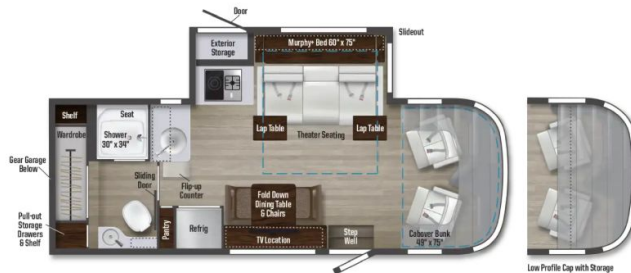

2025 WINNEBAGO VIEW 24T

SPECIFICATIONS

Year	2025
Manufacturer	WINNEBAGO
Brand	VIEW
Model	24T
Type	Motorhome
Class	C
Fuel Type	DIESEL
Status	New
Stock #	24111
Financing Available	✘
Warranty Available	✘
Odometer	1619 kms.
VIN	W1X8N33Y5RN287990
Chassis	N/A
Engine	N/A
Transmission	N/A
Suspension	N/A
Leveling	N/A
Exterior Length	25.8 ft.
Dry Weight	10357 lbs.
Sleeping Capacity	4 person(s)
Interior Colour	Mod Allure 2/Taupe/Grau Pac White
Exterior Colour	Precious Metals
Slideouts	1