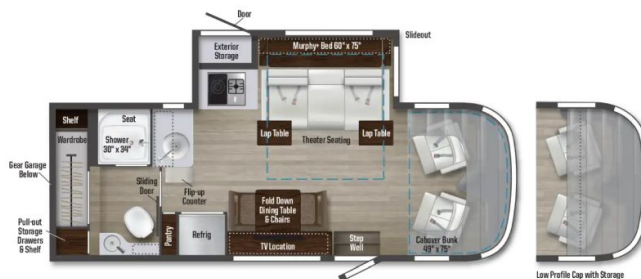

2025 WINNEBAGO VIEW 24T

SPECIFICATIONS

Year	2025
Manufacturer	WINNEBAGO
Brand	VIEW
Model	24T
Type	Motorhome
Class	C
Fuel Type	DIESEL
Status	New
Stock #	24112
Financing Available	✘
Warranty Available	✘
Odometer	1514 kms.
VIN	W1X8N33Y2RN287090
Chassis	N/A
Engine	N/A
Transmission	N/A
Suspension	N/A
Leveling	N/A
Exterior Length	25.8 ft.
Dry Weight	10357 lbs.
Sleeping Capacity	4 person(s)
Interior Colour	Mod Allure 2/Taupe/Grau Pac White
Exterior Colour	Misty Lake
Slideouts	1