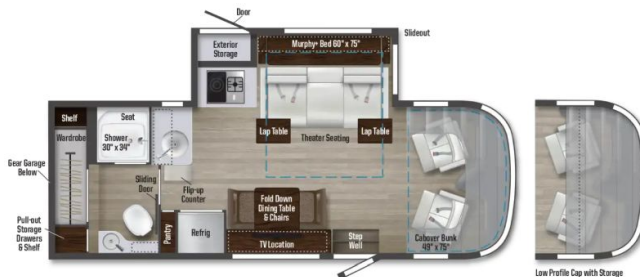

2025 WINNEBAGO VIEW 24T

SPECIFICATIONS

Year	2025
Manufacturer	WINNEBAGO
Brand	VIEW
Model	24T
Type	Motorhome
Class	C
Fuel Type	DIESEL
Status	New
Stock #	24112
Financing Available	✘
Warranty Available	✘
Odometer	1514 kms.
VIN	W1X8N33Y2RN287090
Chassis	N/A
Engine	N/A
Transmission	N/A
Suspension	N/A
Leveling	N/A
Exterior Length	25.8 ft.
Dry Weight	10357 lbs.
Sleeping Capacity	4 person(s)
Interior Colour	Mod Allure 2/Taupe/Grau Pac White
Exterior Colour	Misty Lake
Slideouts	1