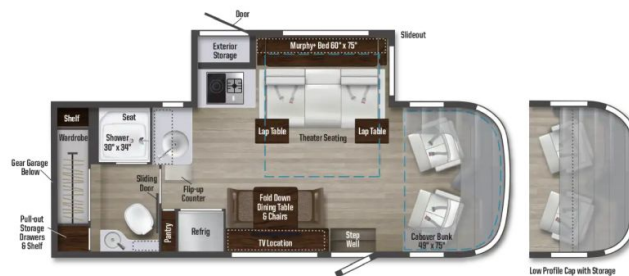

SICARD RV

sales.leads.focusrv@sicardrv.com 1-800-688-2210
7526 Regional Road 20, West Lincoln, ON L0R 2A0
Local 1-905-957-3344 | www.sicardrv.com

SPECIAL UNIT

$234,990.00

Originally $269,990

$1,084 Bi-Weekly

2025 WINNEBAGO VIEW 24T

SPECIFICATIONS

Year	2025
Manufacturer	WINNEBAGO
Brand	VIEW
Model	24T
Type	Motorhome
Class	C
Fuel Type	DIESEL
Status	New
Stock #	24113
Financing Available	✘
Warranty Available	✘
Odometer	1529 kms.
VIN	W1X8N33Y6RN287092
Chassis	N/A
Engine	N/A
Transmission	N/A
Suspension	N/A
Leveling	N/A
Exterior Length	25.8 ft.
Dry Weight	10357 lbs.
Sleeping Capacity	2 person(s)
Interior Colour	Hygge Haus2/Min/Briarwood Dual Tone
Exterior Colour	Precious Metals
Slideouts	1

Disclaimer: Product information, pricing and photos are as accurate as possible and are subject to change without notice.

SELLING FEATURES

Introducing the 2025 View 24T, from Winnebago. The View 24T is designed to create memories that last lifetimes. This C class motorhome sleeps up to 4 people. The View 24T rides on a Mercedes-Benz Sprinter chassis, powered by a 188HP 2.0L turbo-diesel engine with a 9-speed automatic transmission w...

OPTIONS & EQUIPMENT

- SEATS - DRIVER/PASSENGER - PRIMERA
- GENERATOR 4.0KW LP/GAS
- DUAL-PANE WINDOWS
- PRECIOUS METALS PAINT
- CANADIAN CHASSIS (REQUIRES OPT#265)
- CANADIAN HOUSING & MOTOR VEHICLE STANDARDS
- A/C HIGH EFFICIENCY
- HYGGE HAUS2/MIN/BRIARWOOD DUAL TONE

Powered by focusRV