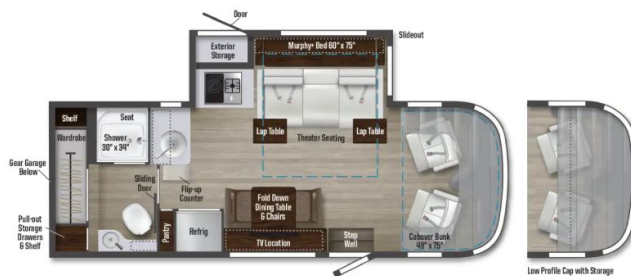

SICARD RV

sales.leads.focusrv@sicardrv.com 1-800-688-2210
7526 Regional Road 20, West Lincoln, ON L0R 2A0
Local 1-905-957-3344 | www.sicardrv.com

SPECIAL UNIT

$229,990.00

Originally $269,990

$1,061 Bi-Weekly

2025 WINNEBAGO VIEW 24T

SPECIFICATIONS

Year	2025
Manufacturer	WINNEBAGO
Brand	VIEW
Model	24T
Type	Motorhome
Class	C
Fuel Type	DIESEL
Status	New
Stock #	24113
Financing Available	✘
Warranty Available	✘
Odometer	1529 kms.
VIN	W1X8N33Y6RN287092
Chassis	N/A
Engine	N/A
Transmission	N/A
Suspension	N/A
Leveling	N/A
Exterior Length	25.8 ft.
Dry Weight	10357 lbs.
Sleeping Capacity	2 person(s)
Interior Colour	Hygge Haus2/Min/Briarwood Dual Tone
Exterior Colour	Precious Metals
Slideouts	1

Disclaimer: Product information, pricing and photos are as accurate as possible and are subject to change without notice.

SELLING FEATURES

Introducing the 2025 View 24T, from Winnebago. The View 24T is designed to create memories that last lifetimes. This C class motorhome sleeps up to 4 people. The View 24T rides on a Mercedes-Benz Sprinter chassis, powered by a 188HP 2.0L turbo-diesel engine with a 9-speed automatic transmission w...

OPTIONS & EQUIPMENT

- SEATS - DRIVER/PASSENGER - PRIMERA
- GENERATOR 4.0KW LP/GAS
- DUAL-PANE WINDOWS
- PRECIOUS METALS PAINT
- CANADIAN CHASSIS (REQUIRES OPT#265)
- CANADIAN HOUSING & MOTOR VEHICLE STANDARDS
- A/C HIGH EFFICIENCY
- HYGGE HAUS2/MIN/BRIARWOOD DUAL TONE

Powered by focusRV