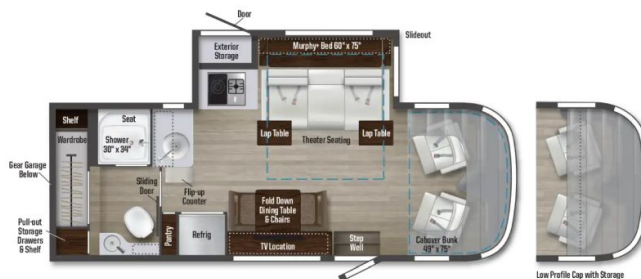

SICARD RV

sales.leads.focusrv@sicardrv.com 1-800-688-2210
7526 Regional Road 20, West Lincoln, ON L0R 2A0
Local 1-905-957-3344 | www.sicardrv.com

SPECIAL UNIT

$239,990.00

Originally $269,990

$1,107 Bi-Weekly

2025 WINNEBAGO VIEW 24T

SPECIFICATIONS

Year	2025
Manufacturer	WINNEBAGO
Brand	VIEW
Model	24T
Type	Motorhome
Class	C
Fuel Type	DIESEL
Status	New
Stock #	24114
Financing Available	✘
Warranty Available	✘
Odometer	1546 kms.
VIN	W1X8N33YXRN288598
Chassis	N/A
Engine	N/A
Transmission	N/A
Suspension	N/A
Leveling	N/A
Exterior Length	25.8 ft.
Dry Weight	10357 lbs.
Sleeping Capacity	4 person(s)
Interior Colour	Mod Allure 2/Taupe/Grau Pac White
Exterior Colour	Smokehouse
Slideouts	1

Disclaimer: Product information, pricing and photos are as accurate as possible and are subject to change without notice.

SELLING FEATURES

Introducing the 2025 View 24T, from Winnebago. The View 24T is designed to create memories that last lifetimes. This C class motorhome sleeps up to 4 people. The View 24T rides on a Mercedes-Benz Sprinter chassis, powered by a 188HP 2.0L turbo-diesel engine with a 9-speed automatic transmission w...

OPTIONS & EQUIPMENT

- SEATS - DRIVER/PASSENGER - PRIMERA
- GENERATOR 4.0KW LP/GAS
- MOD ALLURE 2/TAUPE/GRAU PAC WHITE
- DUAL-PANE WINDOWS
- CANADIAN CHASSIS (REQUIRES OPT#265)
- CANADIAN HOUSING & MOTOR VEHICLE STANDARDS
- A/C HIGH EFFICIANCY
- SMOKEHOUSE PAINT

Powered by focusRV