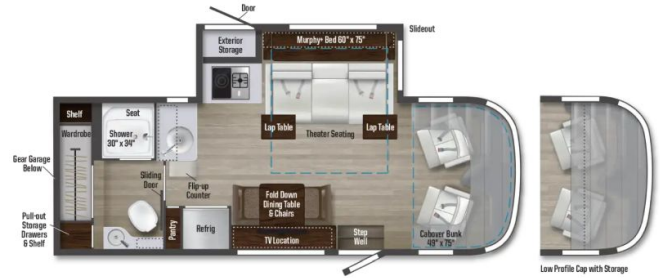

2025 WINNEBAGO VIEW 24T

SPECIFICATIONS

Year	2025
Manufacturer	WINNEBAGO
Brand	VIEW
Model	24T
Type	Motorhome
Class	C
Fuel Type	DIESEL
Status	New
Stock #	24114
Financing Available	✘
Warranty Available	✘
Odometer	1546 kms.
VIN	W1X8N33YXRN288598
Chassis	N/A
Engine	N/A
Transmission	N/A
Suspension	N/A
Leveling	N/A
Exterior Length	25.8 ft.
Dry Weight	10357 lbs.
Sleeping Capacity	4 person(s)
Interior Colour	Mod Allure 2/Taupe/Grau Pac White
Exterior Colour	Smokehouse
Slideouts	1