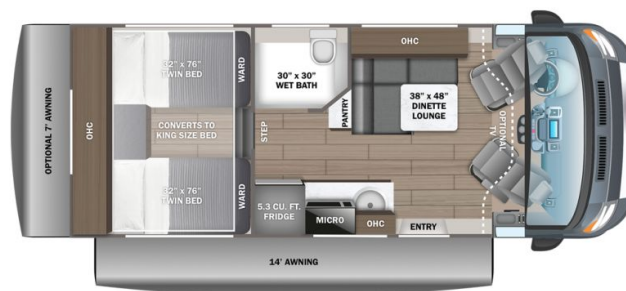

SICARD RV

sales.leads.focusrv@sicardrv.com 1-800-688-2210
7526 Regional Road 20, West Lincoln, ON L0R 2A0
Local 1-905-957-3344 | www.sicardrv.com

SPECIAL UNIT

2026 JAYCO GRANITE RIDGE 22T

SPECIFICATIONS

Year	2026
Manufacturer	JAYCO
Brand	GRANITE RIDGE
Model	22T
Type	Motorhome
Class	C
Fuel Type	GAS
Status	New
Stock #	24097
Financing Available	✘
Warranty Available	✘
Odometer	695 kms.
VIN	1FDRU8PG0SKA63714
Chassis	N/A
Engine	N/A
Transmission	N/A
Suspension	N/A
Leveling	N/A
Exterior Length	23.5 ft.
Dry Weight	N/A lbs.
Sleeping Capacity	3 person(s)
Interior Colour	Oakley
Exterior Colour	Mohave Graphics Package
Slideouts	N/A

Disclaimer: Product information, pricing and photos are as accurate as possible and are subject to change without notice.

SELLING FEATURES

Introducing the 2026 Granite Ridge 22T from Jayco, The Granite Ridge 22T provides you the ability to escape the campground and seek adventure. This C class motorhome sleeps up to 3 people. The Granite Ridge 22T rides on a Ford Transit 350HD AWD chassis, powered by a 310HP 3.5L EcoBoost V6 engine...