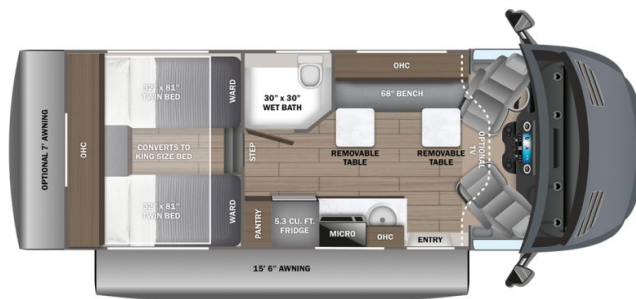

\$1,235 Bi-Weekly

SPECIFICATIONS

Year	2026
Manufacturer	JAYCO
Brand	GRANITE RIDGE
Model	23S
Type	Motorhome
Class	C
Fuel Type	DIESEL
Status	New
Stock #	24098
Financing Available	✘
Warranty Available	✘
Odometer	940 kms.
VIN	W1X8N36Y1SN328620
Chassis	N/A
Engine	N/A
Transmission	N/A
Suspension	N/A
Leveling	N/A
Exterior Length	25.2 ft.
Dry Weight	N/A lbs.
Sleeping Capacity	2 person(s)
Interior Colour	Grotto
Exterior Colour	Black Hills
Slideouts	N/A

Disclaimer: Product information, pricing and photos are as accurate as possible and are subject to change without notice.

SELLING FEATURES

Introducing the 2026 Granite Ridge 23S from Jayco, The Granite Ridge 23S provides you the ability to escape the campground and seek adventure. This C class motorhome sleeps up to 3 people. The Granite Ridge 23S rides on a Mercedes-Benz 3500 AWD chassis, powered by a 211HP 4-cylinder Twin Turbo di...