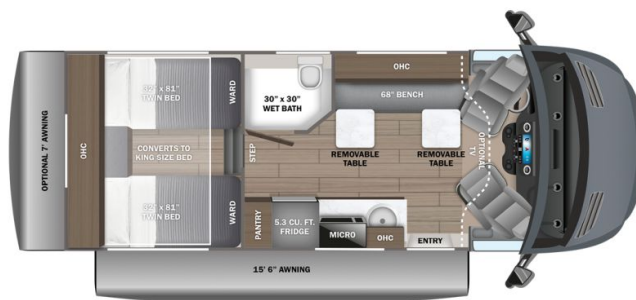

2026 JAYCO GRANITE RIDGE 23S

SPECIFICATIONS

Year	2026
Manufacturer	JAYCO
Brand	GRANITE RIDGE
Model	23S
Type	Motorhome
Class	C
Fuel Type	DIESEL
Status	New
Stock #	24098
Financing Available	✘
Warranty Available	✘
Odometer	940 kms.
VIN	W1X8N36Y1SN328620
Chassis	N/A
Engine	N/A
Transmission	N/A
Suspension	N/A
Leveling	N/A
Exterior Length	25.2 ft.
Dry Weight	N/A lbs.
Sleeping Capacity	2 person(s)
Interior Colour	Grotto
Exterior Colour	Black Hills
Slideouts	N/A

Disclaimer: Product information, pricing and photos are as accurate as possible and are subject to change without notice.

SELLING FEATURES

Introducing the 2026 Granite Ridge 23S from Jayco, The Granite Ridge 23S provides you the ability to escape the campground and seek adventure. This C class motorhome sleeps up to 3 people. The Granite Ridge 23S rides on a Mercedes-Benz 3500 AWD chassis, powered by a 211HP 4-cylinder Twin Turbo di...