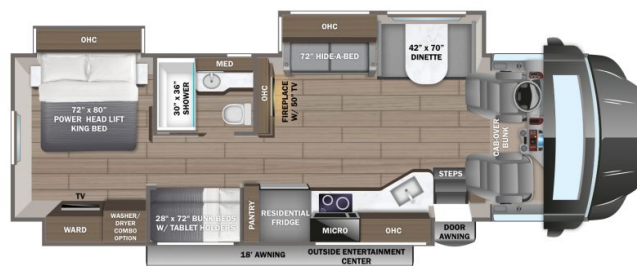

## 2026 JAYCO SENECA 37L

### SPECIFICATIONS

Year	2026
Manufacturer	JAYCO
Brand	SENECA
Model	37L
Type	Motorhome
Class	C
Fuel Type	DIESEL
Status	New
Stock #	24101
Financing Available	✗
Warranty Available	✗
Odometer	843 kms.
VIN	4UZADVFC4TCWT7804
Chassis	N/A
Engine	N/A
Transmission	N/A
Suspension	N/A
Leveling	N/A
Exterior Length	39.4 ft.
Dry Weight	N/A lbs.
Sleeping Capacity	10 person(s)
Interior Colour	Brookside
Exterior Colour	Carthage
Slideouts	3

### SELLING FEATURES

Introducing the 2026 Seneca 37L from Jayco. You will feel comfortably at home in the Seneca 37L. This C class motorhome sleeps up to 10 people. The Seneca 37L rides on a Freightliner S2RV Plus chassis, powered by a Cummins ISB 6.7L 360HP engine with an Allison 3000 MH automatic transmission. Insi...