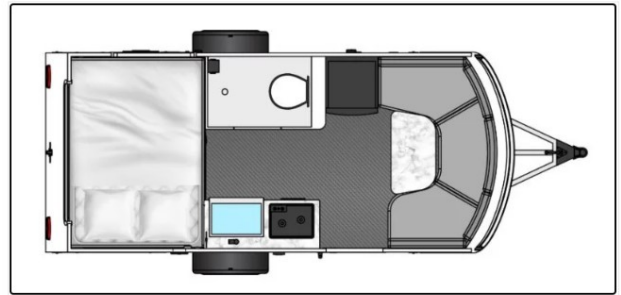

2026 INTECH RV SOL HORIZON ROVER

$62,995.00

Originally $72,500.00

SPECIFICATIONS

Year	2026
Manufacturer	INTECH RV
Brand	SOL
Model	HORIZON ROVER
Type	Travel Trailer
Status	New
Stock #	N022793
Suspension	N/A
Leveling	N/A
Exterior Length	19.0 ft.
Dry Weight	3383 lbs.
Sleeping Capacity	4 person(s)
Interior Colour	N/A
Exterior Colour	N/A
Slideouts	N/A

Disclaimer: Product information, pricing and photos are as accurate as possible and are subject to change without notice.

Powered by focusRV