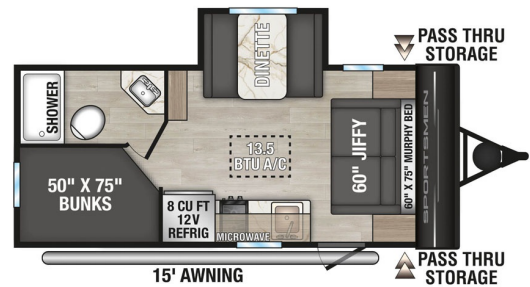

\$29,995.00

Originally \$38,655.00

SPECIFICATIONS

Year	2026
Manufacturer	K-Z INC.
Brand	SPORTSMEN CLASSIC
Model	171BH
Type	Travel Trailer
Status	New
Stock #	N1447
Financing Available	✓
Warranty Available	✓
Suspension	N/A
Leveling	N/A
Exterior Length	22.1 ft.
Dry Weight	3810 lbs.
Sleeping Capacity	N/A person(s)
Interior Colour	N/A
Exterior Colour	N/A
Slideouts	N/A

Disclaimer: Product information, pricing and photos are as accurate as possible and are subject to change without notice.

SELLING FEATURES

The 2026 K-Z Sportsmen Classic 171BH is a great travel trailer for families who want uncomplicated camping adventures in a lightweight, compact RV. This bunkhouse model with a single slideout maximizes inside space with a jackknife sofa and murphy bed. The spacious dinette sits opposite the well...