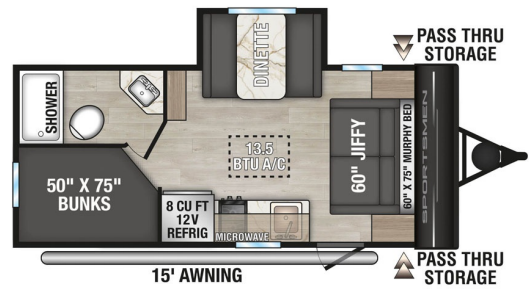

\$33,995.00

Originally ~~\$38,655.00~~

SPECIFICATIONS

Year	2026
Manufacturer	K-Z INC.
Brand	Sportsmen Classic
Model	171BH
Type	Travel Trailer
Status	New
Stock #	N1447
Financing Available	✓
Warranty Available	✓
Suspension	N/A
Leveling	N/A
Exterior Length	22.1 ft.
Dry Weight	3810 lbs.
Sleeping Capacity	N/A person(s)
Interior Colour	N/A
Exterior Colour	N/A
Slideouts	N/A

Disclaimer: Product information, pricing and photos are as accurate as possible and are subject to change without notice.

SELLING FEATURES

The 2026 K-Z Sportsmen Classic 171BH is a great travel trailer for families who want uncomplicated camping adventures in a lightweight, compact RV. This bunkhouse model with a single slideout maximizes inside space with a jackknife sofa and murphy bed. The spacious dinette sits opposite the well...